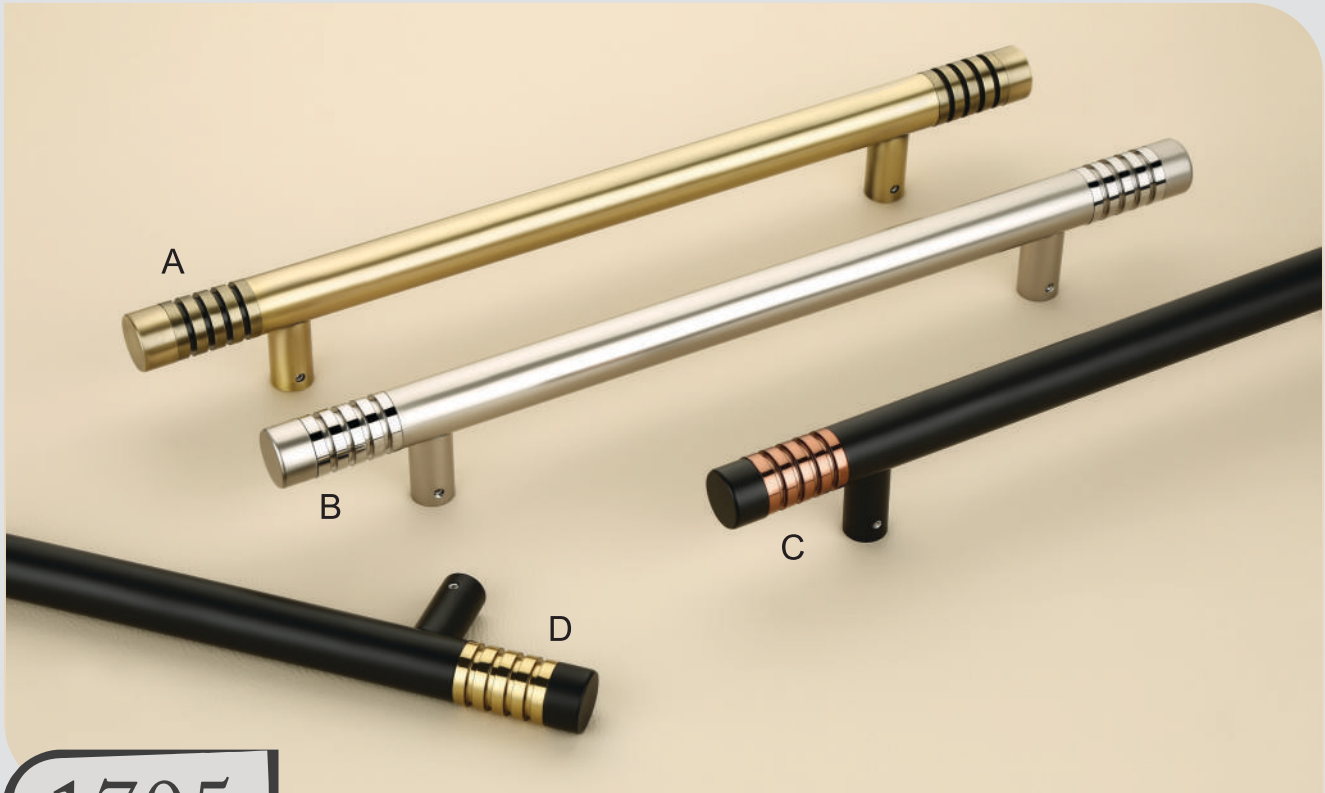

1705

Finish | Black-Gold | Satin-CP | Black-Rosegold | Antique |
Size | 8 | 12 | 16 | 18 | 24 |