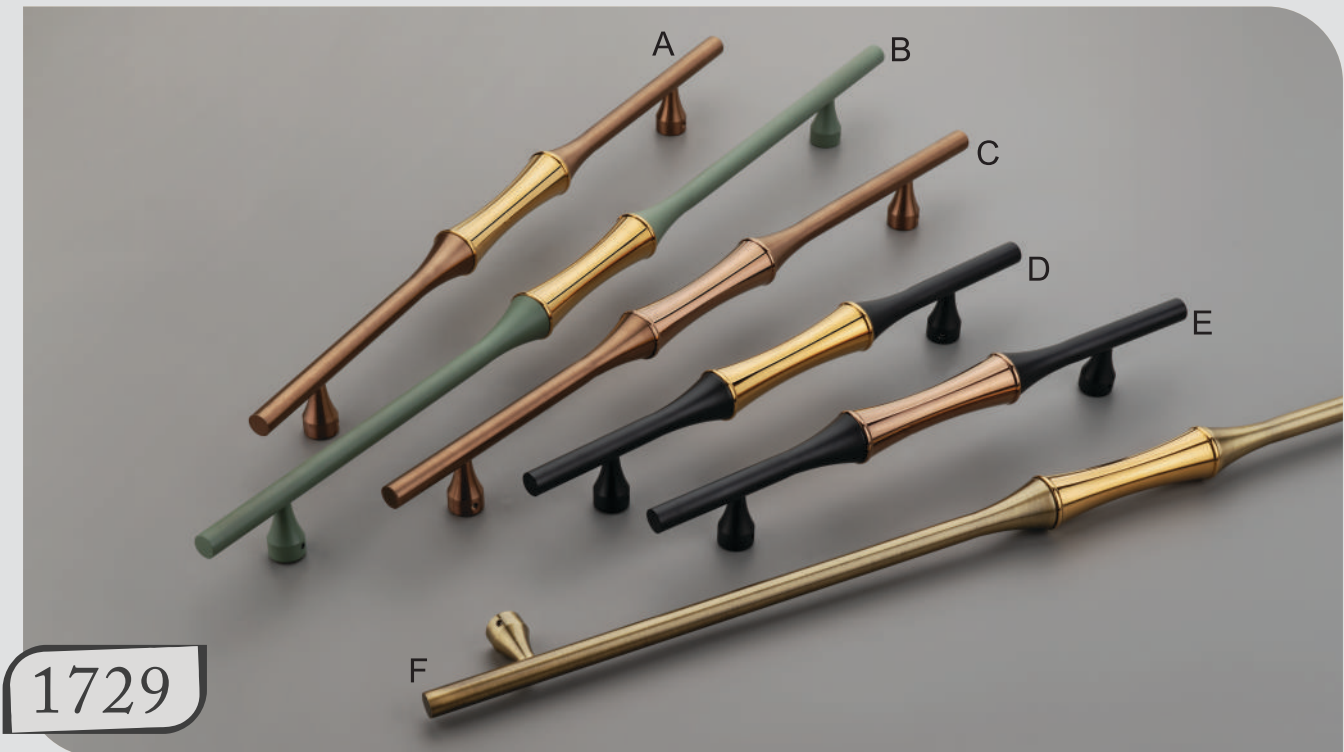

1729

Finish | Gold Pvd-Rosegold Matt | Gold Pvd-Green | Rosegold Pvd-Rosegold Matt |
| Gold Pvd-Black Matt | Rosegold-Pvd Black Matt | GoldPvd-Antique |
Size | 12" | 16" | 18" | 24" |