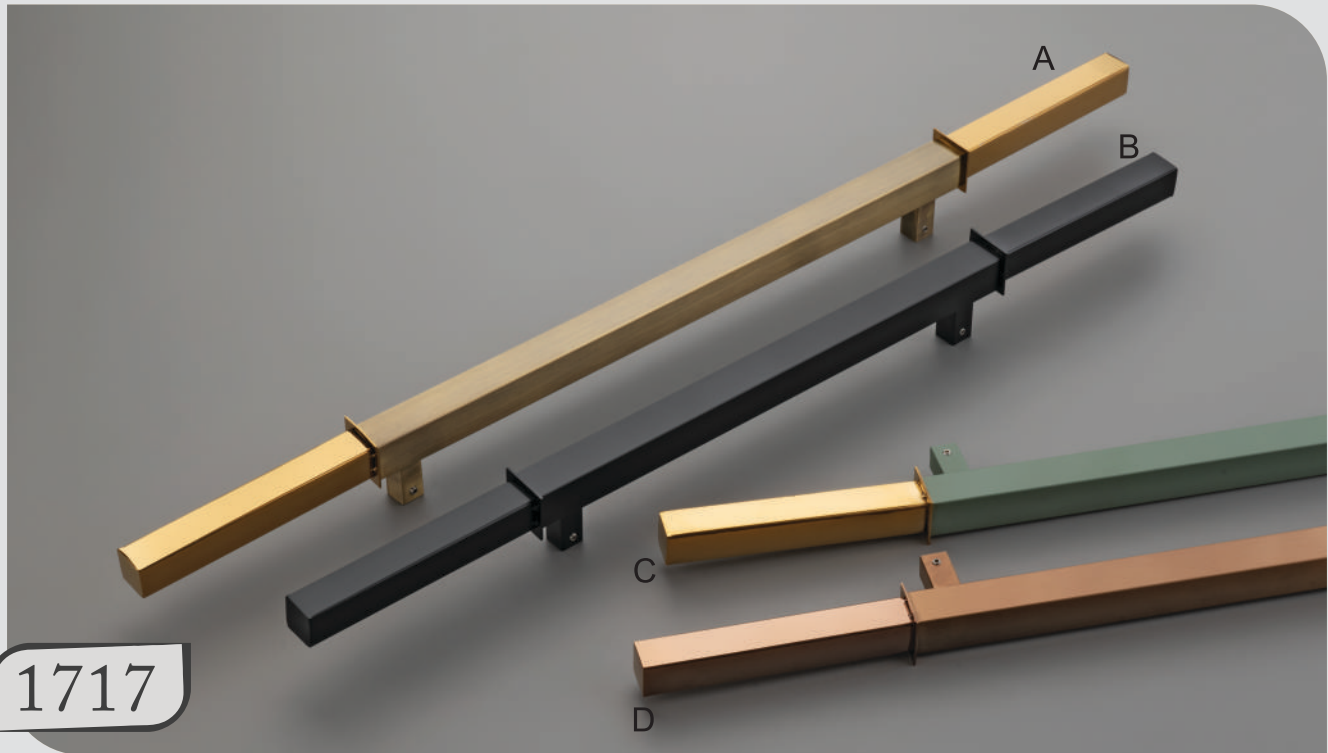

1717

Finish | Gold Pvd-Antique | ZBlack Pvd-Black Matt | Gold Pvd-Green |
| Rosegold Pvd-Rosegold Matt |
Size | 12" | 16" | 18" | 24" |