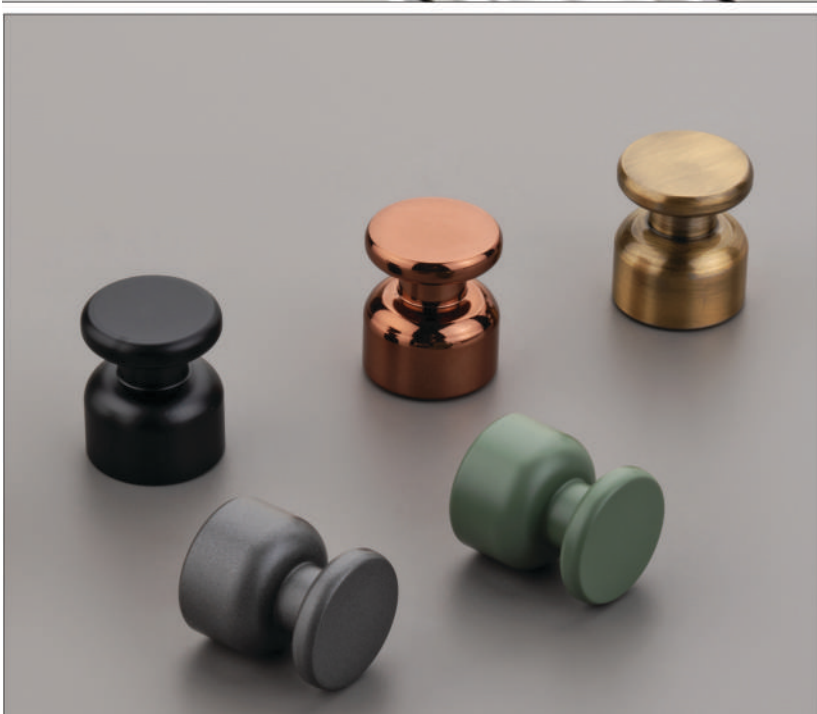

DOOR HANDLE

Premium Collection
The Strong, Stylish Base for Your Home

Finish | CP | Gold | Antique | Rose Gold |
Size | 8 | 10 | 12 |

Finish | CP | Gold | Antique | Rose Gold |
Size | 8 | 10 | 12 |

Knobs

*The Strong, Stylish Base
for Your Home*