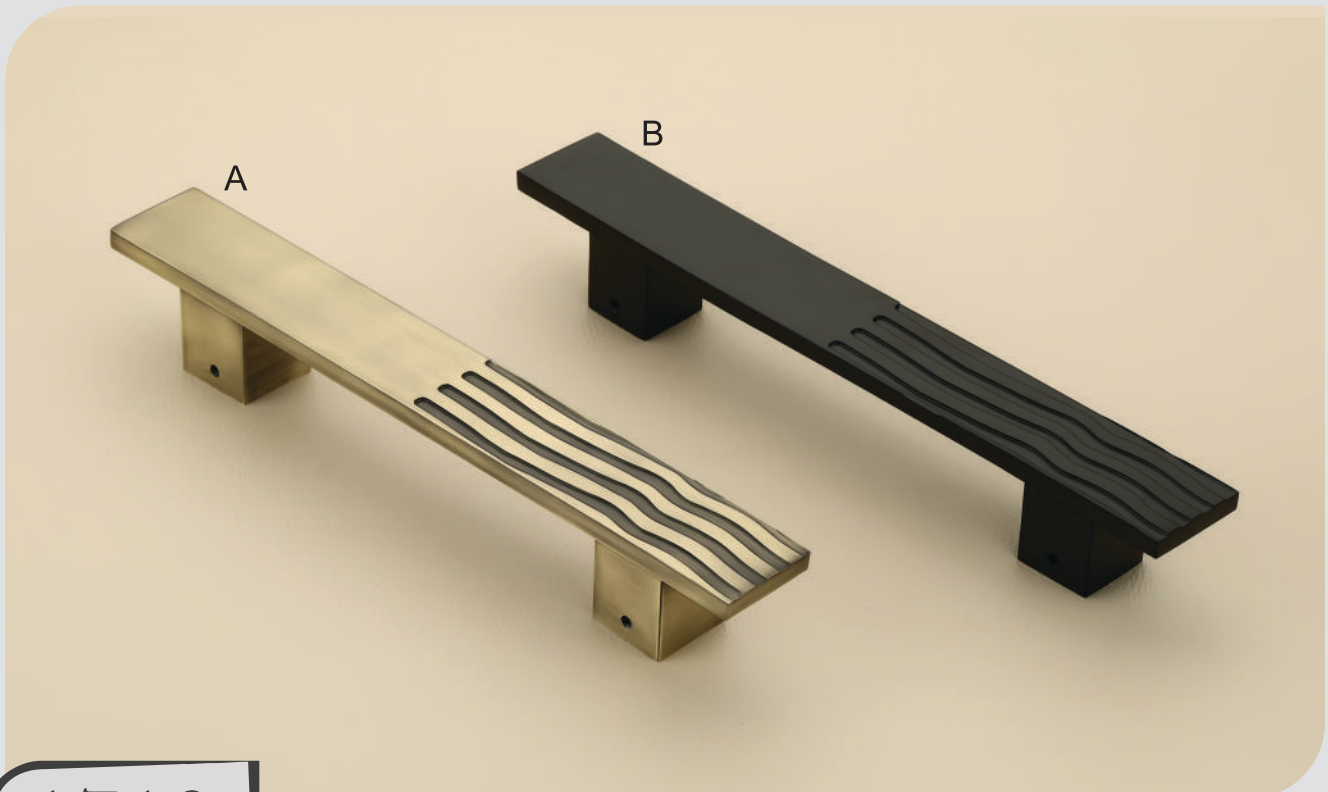

1712

Finish | Antique | Black |
Size | 12 | 16 | 18 | 24 |

Dalmia[®]
H A R D W A R E

DOOR HANDLE

Premium Collection

The Strong, Stylish Base for Your Home

1713

Finish | Rosegold Pvd-Rosegold Matt | Gold Pvd-Black | Gold Pvd -Antique |
| Rosegold Pvd-Black Matt | Gold Pvd-Rosegold Matt
Size | 12" | 16" | 18" | 24" |