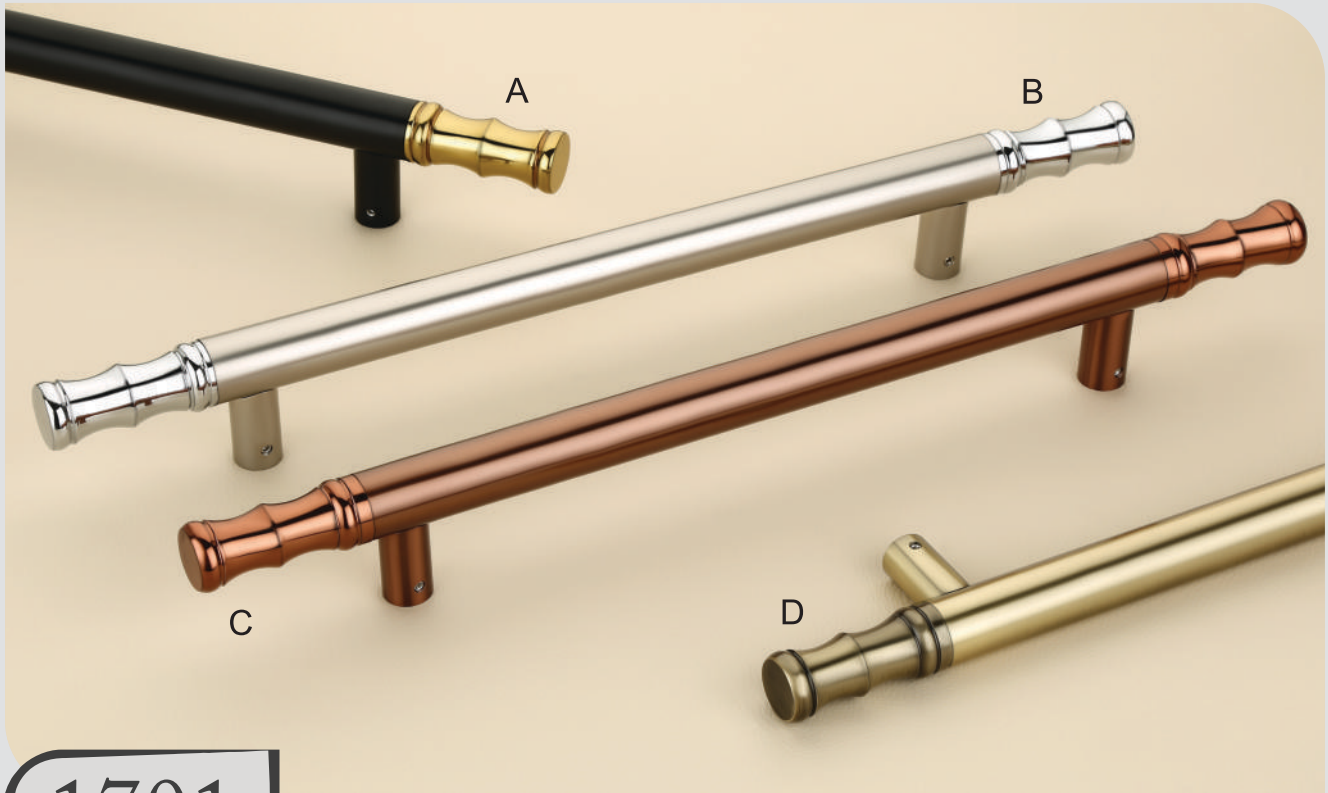

DOORHANDLE

*The Strong, Stylish Base
for Your Home*

1701

Finish | Black - Gold | Satin - CP | Rosegold | Antique |
Size | 8 | 12 | 16 | 18 | 24 |

1702

Finish | Black - Gold | Satin - CP | Rosegold | Antique |
Size | 8 | 12 | 16 | 18 | 24 |