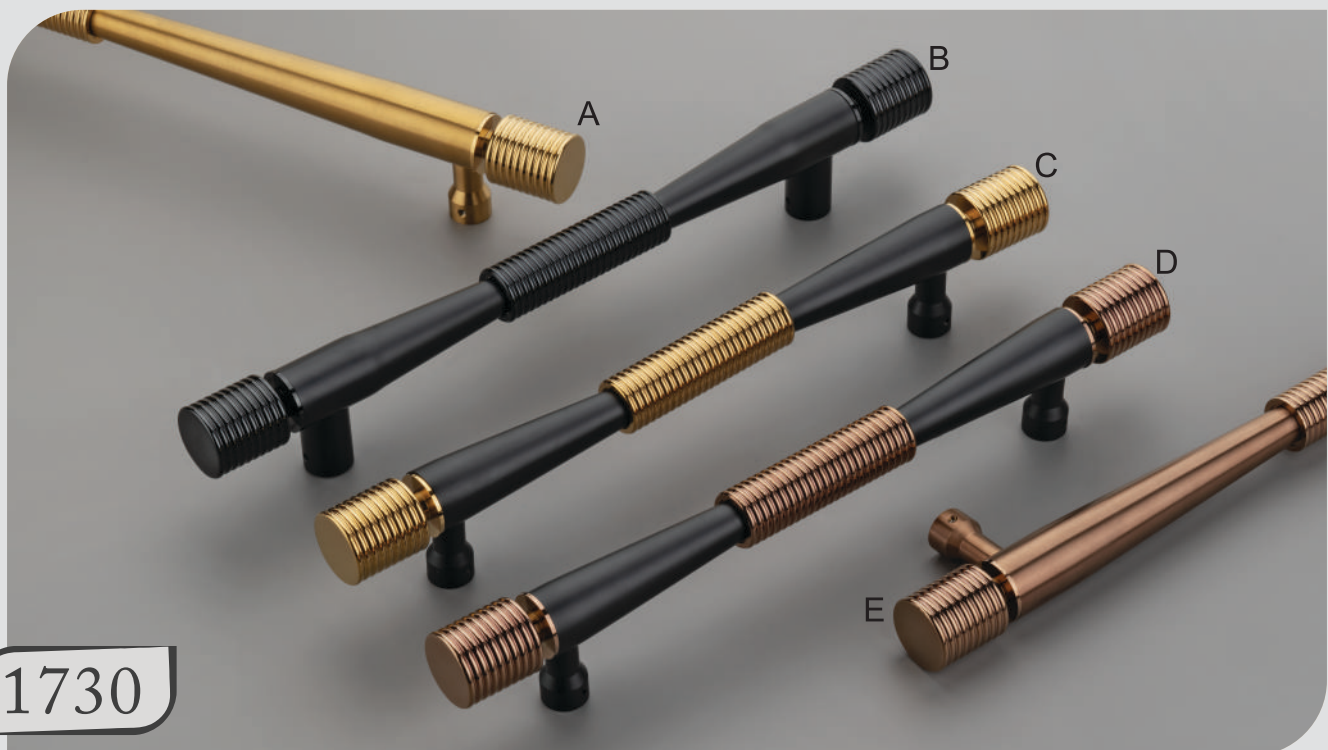

1730

Finish | Gold Pvd-Gold Matt | ZBlack Pvd-Black Matt | Gold Pvd-Black Matt |
| Rosegold Pvd- Black Matt | Rosegold Pvd -Rosegold Matt |
Size | 12" | 16" | 18" | 24" |