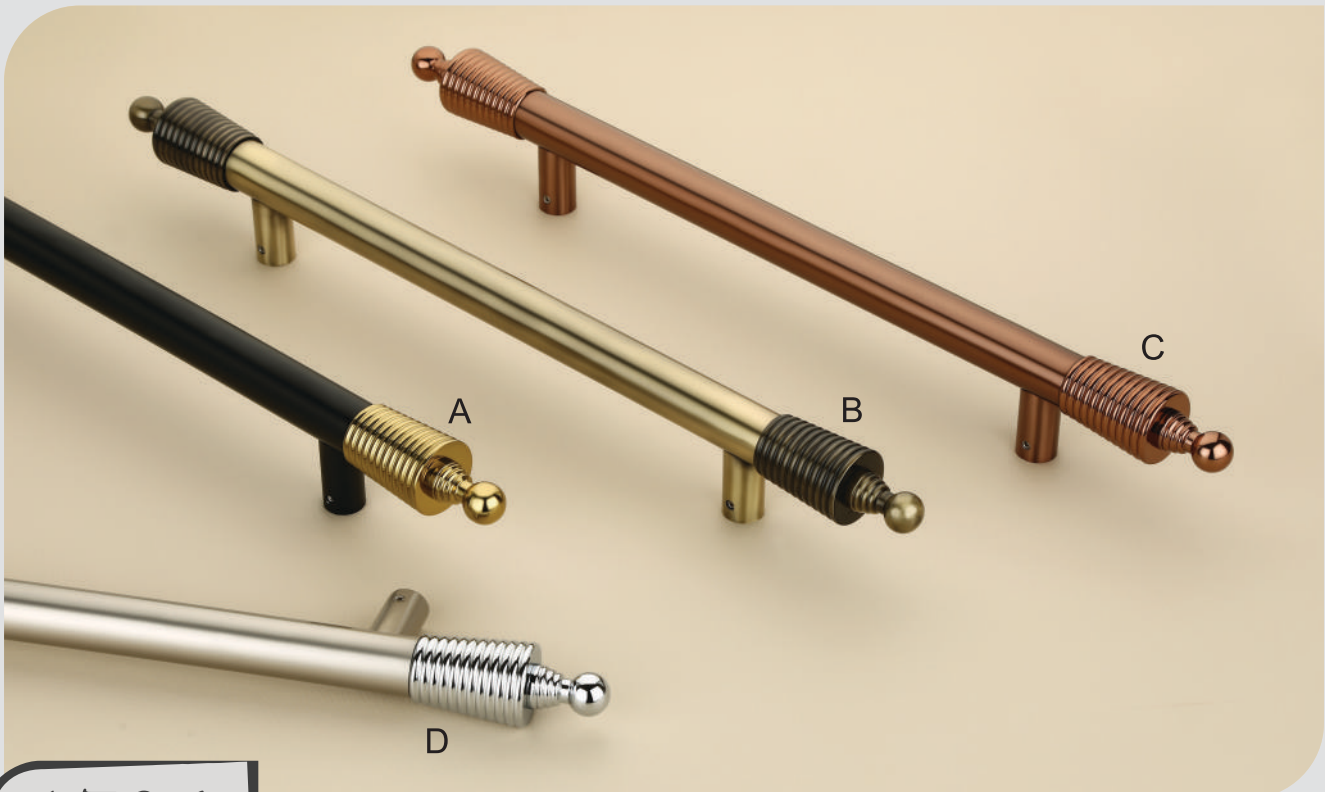

1706

Finish | Black-Gold | Satin-CP | Rosegold | Antique |
Size | 8 | 12 | 16 | 18 | 24 |