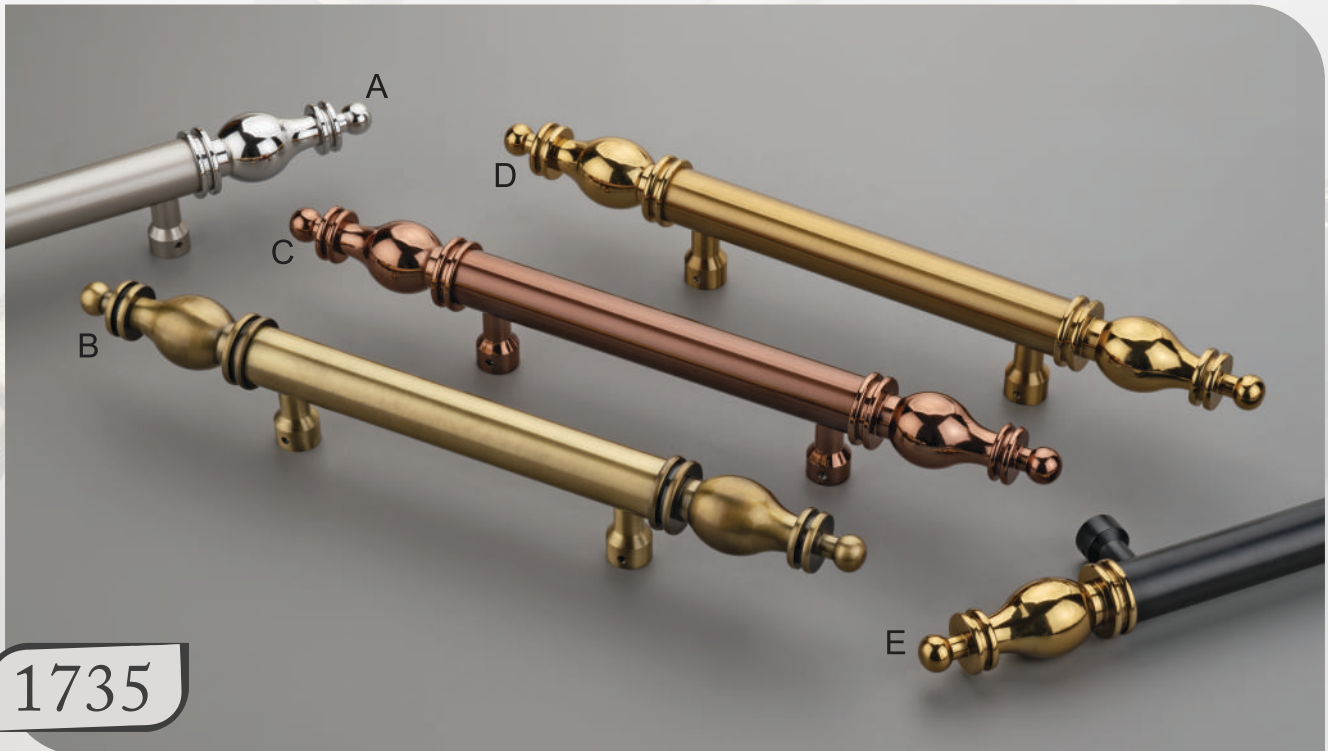

1735

Finish | Gold Pvd-Black Matt | Antique | Rosegold Pvd-Rosegold Matt |
| Gold Pvd-GoldMatt | Cp-Satin |
Size | 8" | 12" | 16" | 18" | 24" |

DOOR HANDLE

Premium Collection
The Strong, Stylish Base for Your Home