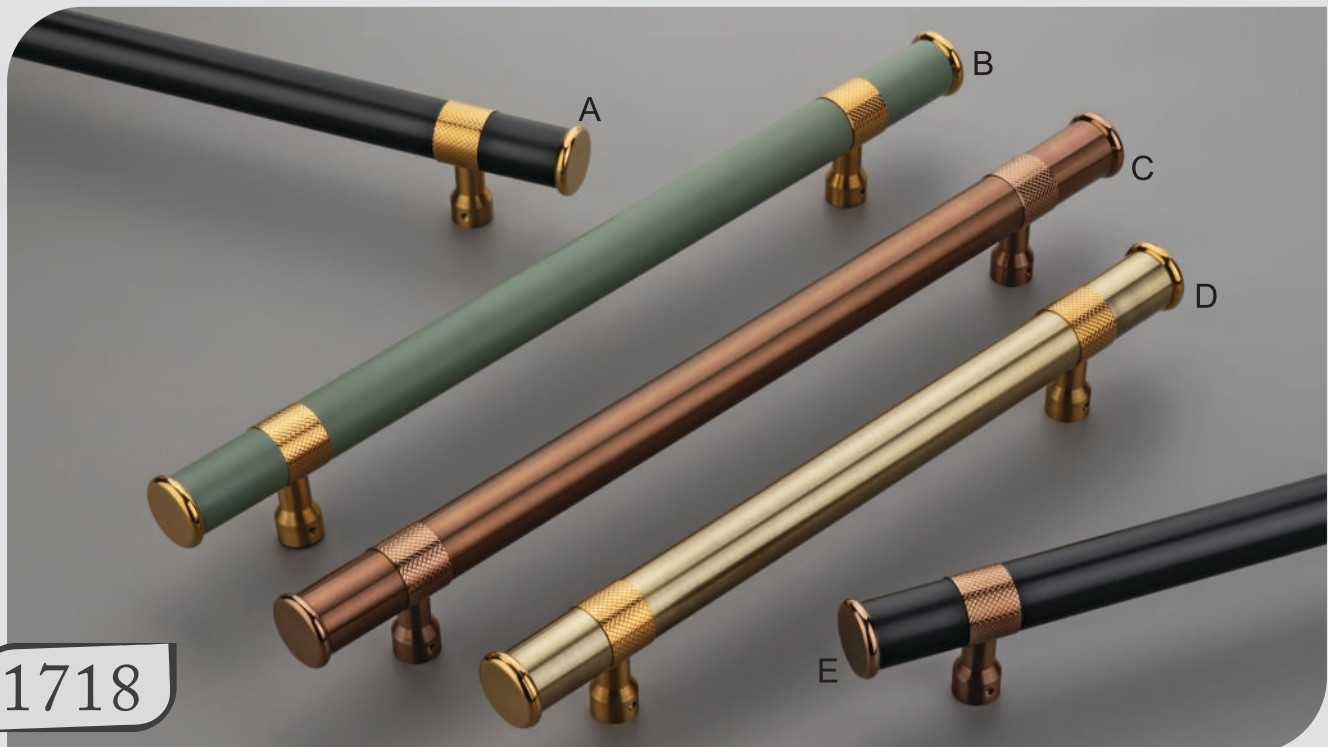

1718

Finish | Gold Pvd-Black Matt | Rosegold Pvd-Black Matt | Gold Pvd-Antique |
| Rosegold Pvd-Rosegold Matt | Gold Pvd-Green |
Size | 12" | 16" | 18" | 24" |