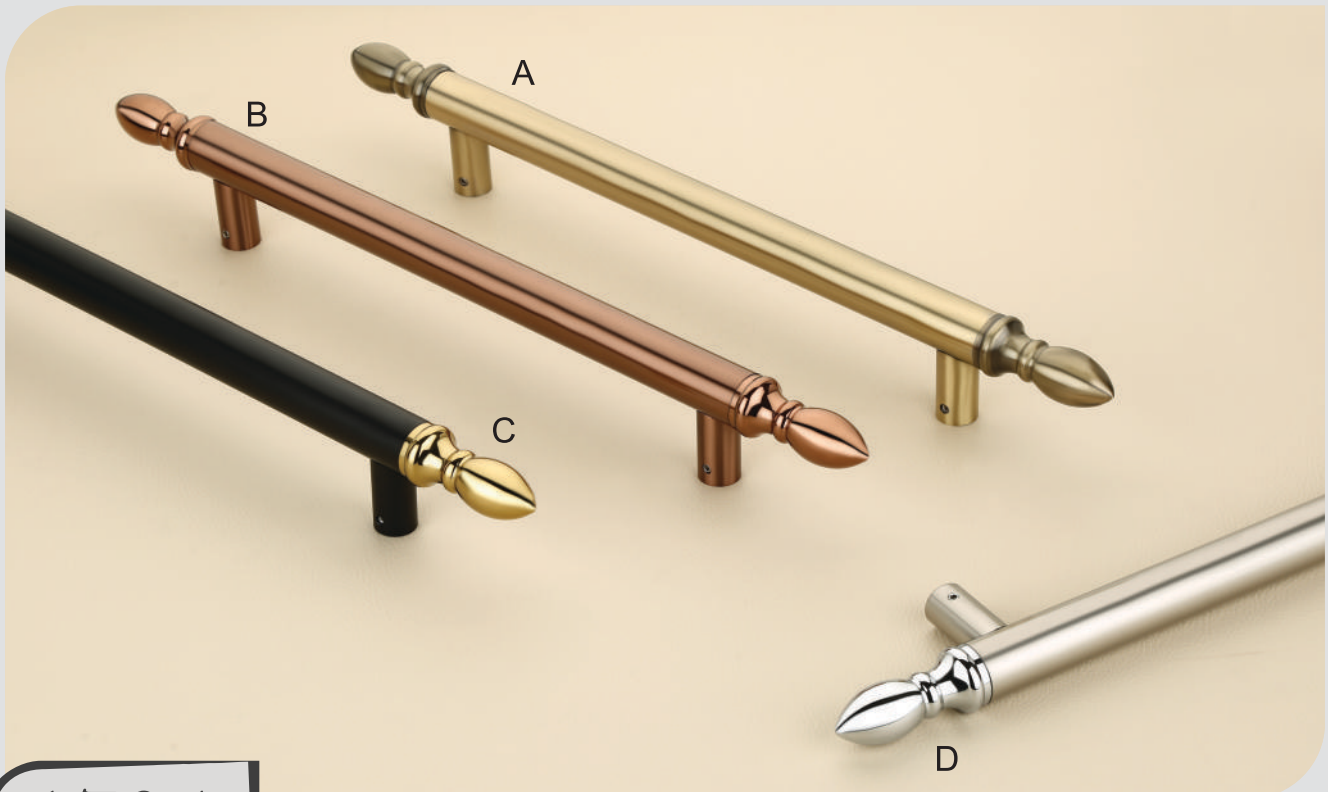

1704

Finish | Black - Gold | Satin - CP | Rosegold | Antique |
Size | 8 | 12 | 16 | 18 | 24 |