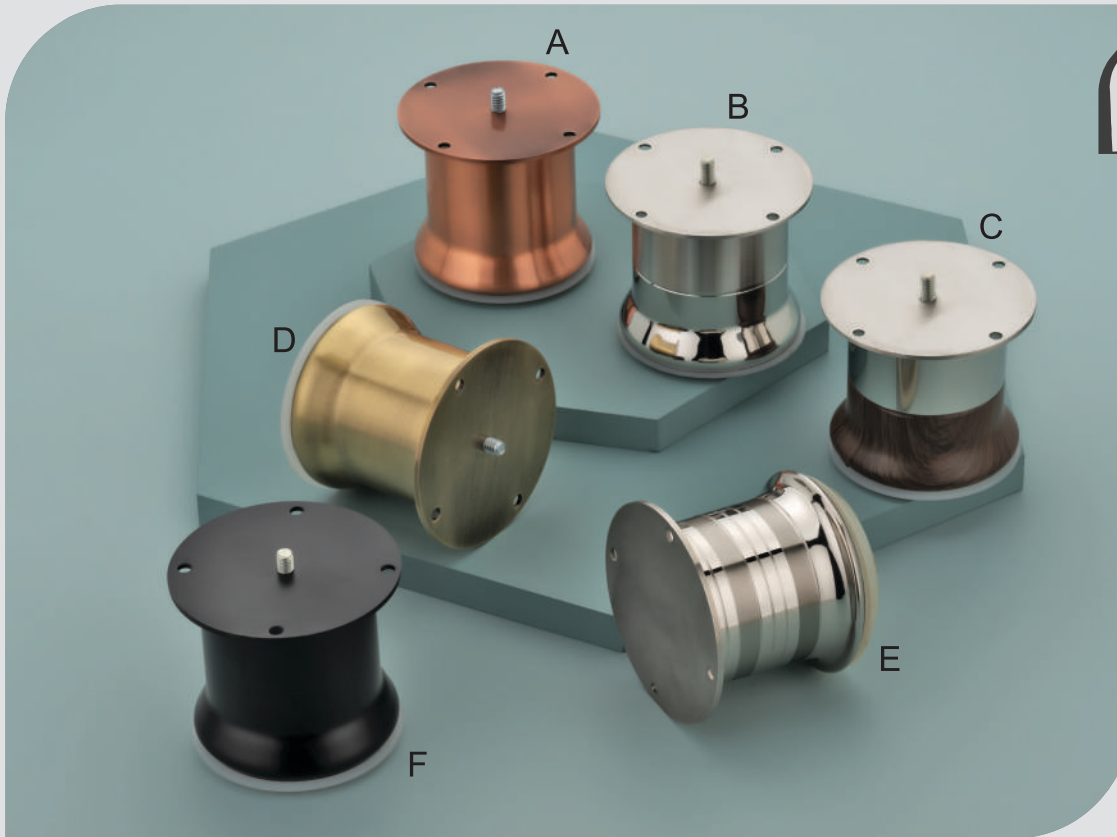

S.S.

Finish

CP
Gold
Antique
Black Matt
Rose Gold
Antique Copper

Size - Inch

| 3" 30 Pcs |
| 4" 22 Pcs |
| 6" 15 Pcs |

1236

S.S. | 65mm
New Dram

Finish