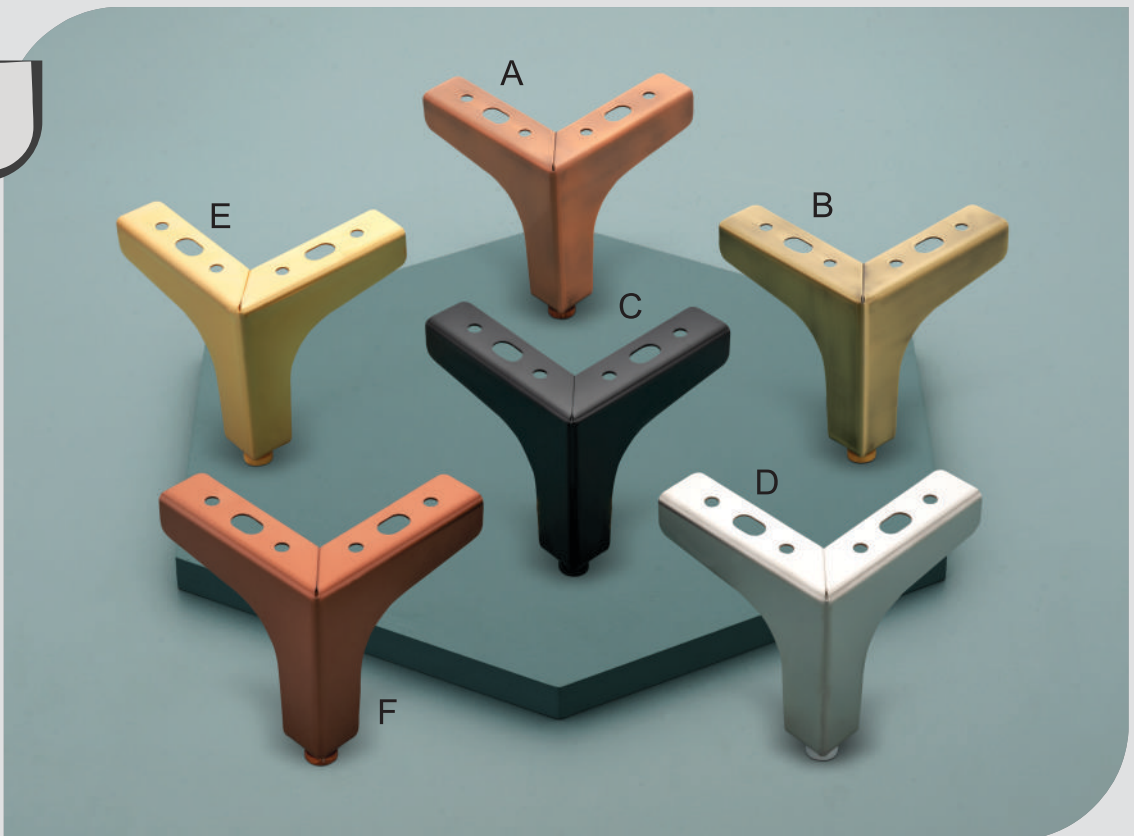

Size - Inch

- | 3" 20 Pcs |
- | 4" 20 Pcs |