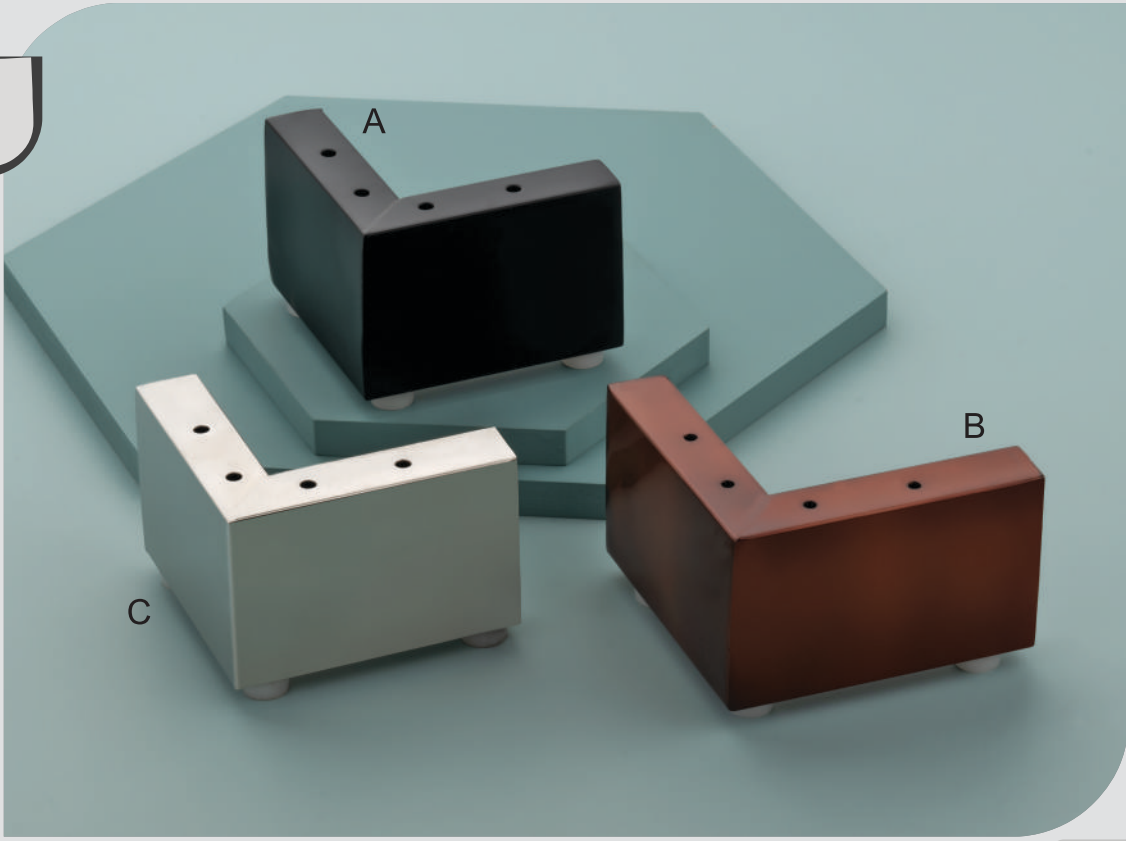

Size - Inch

| 1"x 3" 10 Pcs |