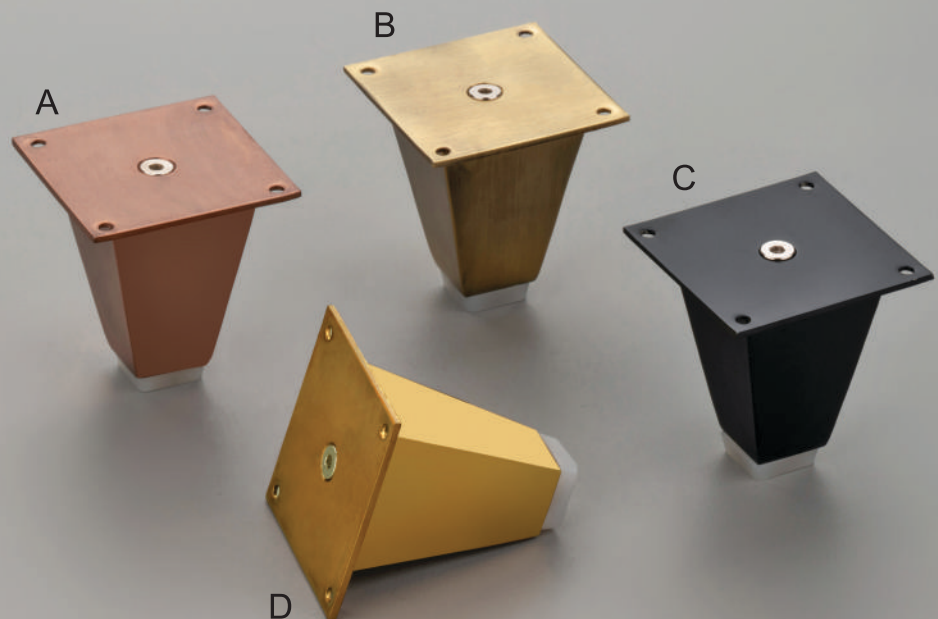

| 3" 20 Pcs |
| 4" 16 Pcs |
| 6" 10 Pcs |

1274

S.S.

Finish

CP
Black
Gold
Rosegold

Size - Inch

| 3" 24 Pcs |
| 4" 18 Pcs |
| 6" 12 Pcs |

1501