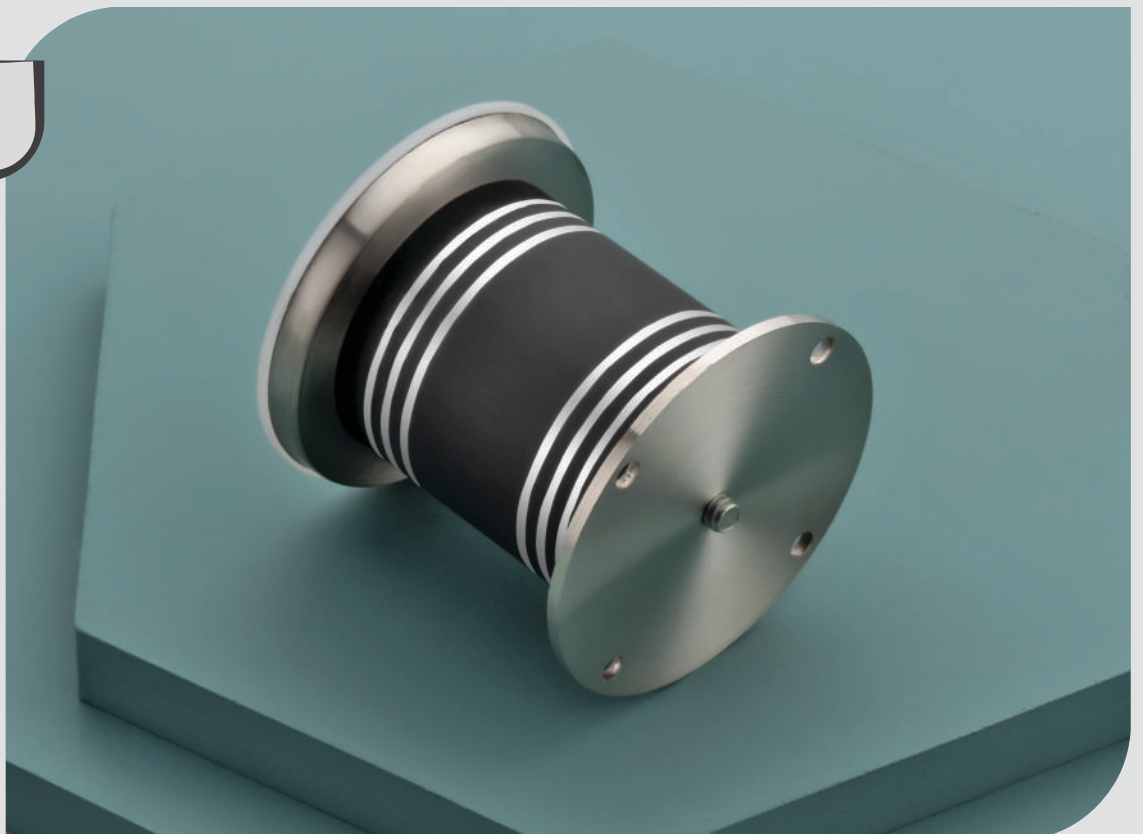

1221

Aluminum
65mm

Finish
Wengy

Size - Inch

| 3" 12 Pcs |
| 4" 10 Pcs |
| 6" 6 Pcs |

1222

Aluminum
50 mm

Finish
Wengy Lining

Size - Inch

| 3" 24 Pcs |
| 4" 18 Pcs |
| 6" 12 Pcs |