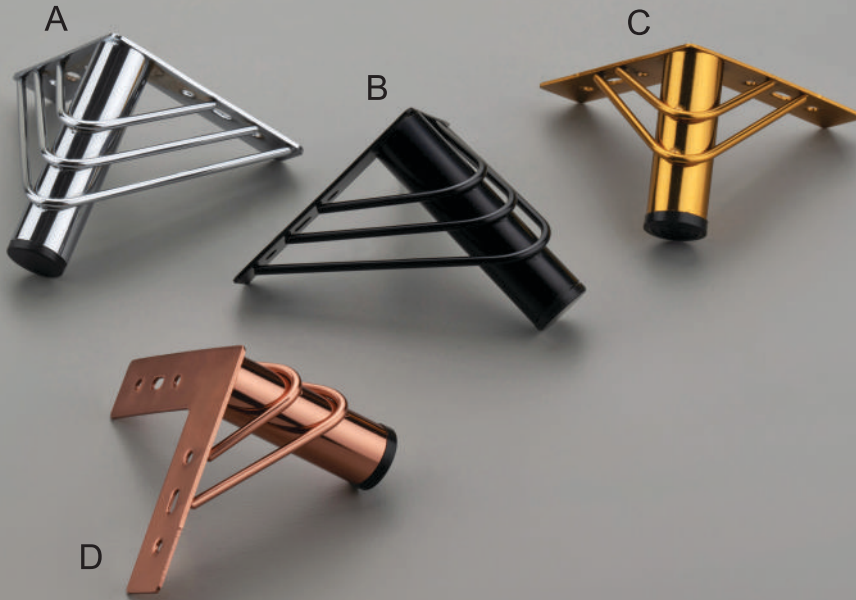

1273

S.S.

Finish

CP
Black
Gold
Rosegold

Size - Inch

| 3" 20 Pcs |
| 4" 16 Pcs |
| 6" 10 Pcs |

1274

S.S.

Finish

CP
Black
Gold
Rosegold

Size - Inch

| 3" 24 Pcs |
| 4" 18 Pcs |
| 6" 12 Pcs |