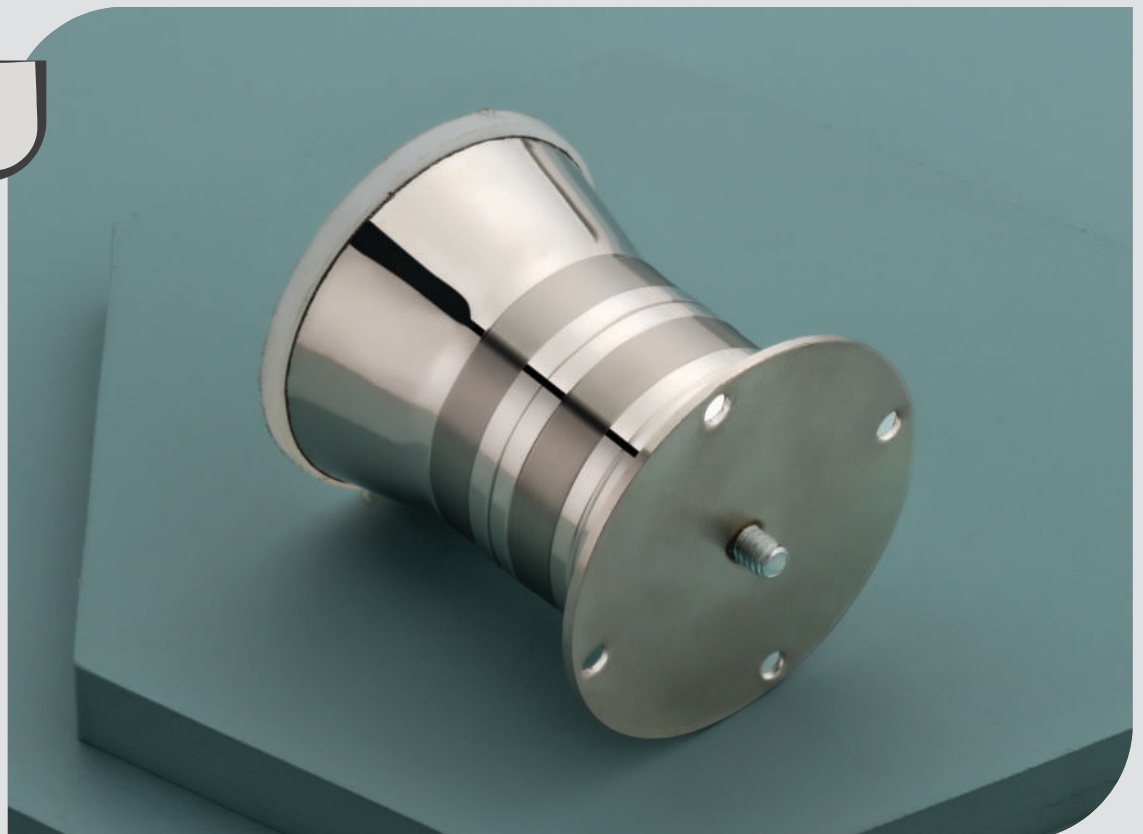

1204

S.S. | 65mm

Finish

Matt Lining

Size - Inch

| 2" 18 Pcs |

| 3" 12 Pcs |

| 4" 10 Pcs |

| 6" 6 Pcs |

1208

S.S. | 50mm

Finish

S.S.

Size - Inch

| 3" 24 Pcs |

| 4" 18 Pcs |

| 6" 12 Pcs |