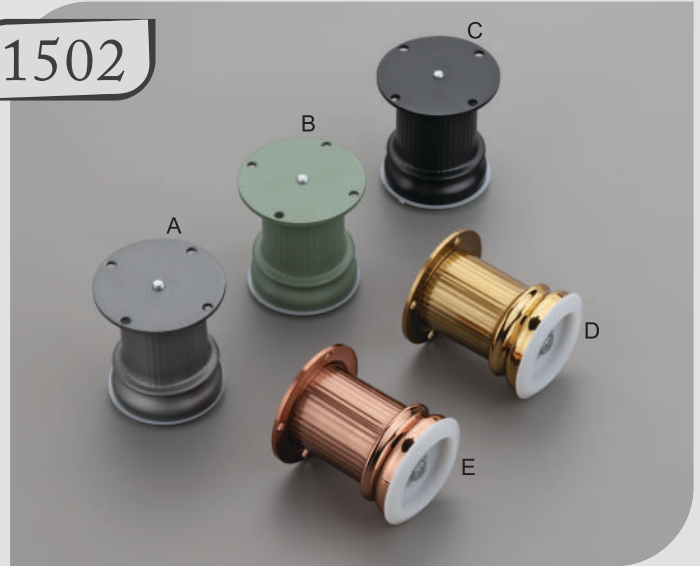

Finish | Green | Black | Gold | Rosegold | Black |
| Antique | Gold | Black Matt | ZBlack Matt |

Size - Inch | 3" 24 Pcs | 4" 18 Pcs | 6" 12 Pcs |

1502