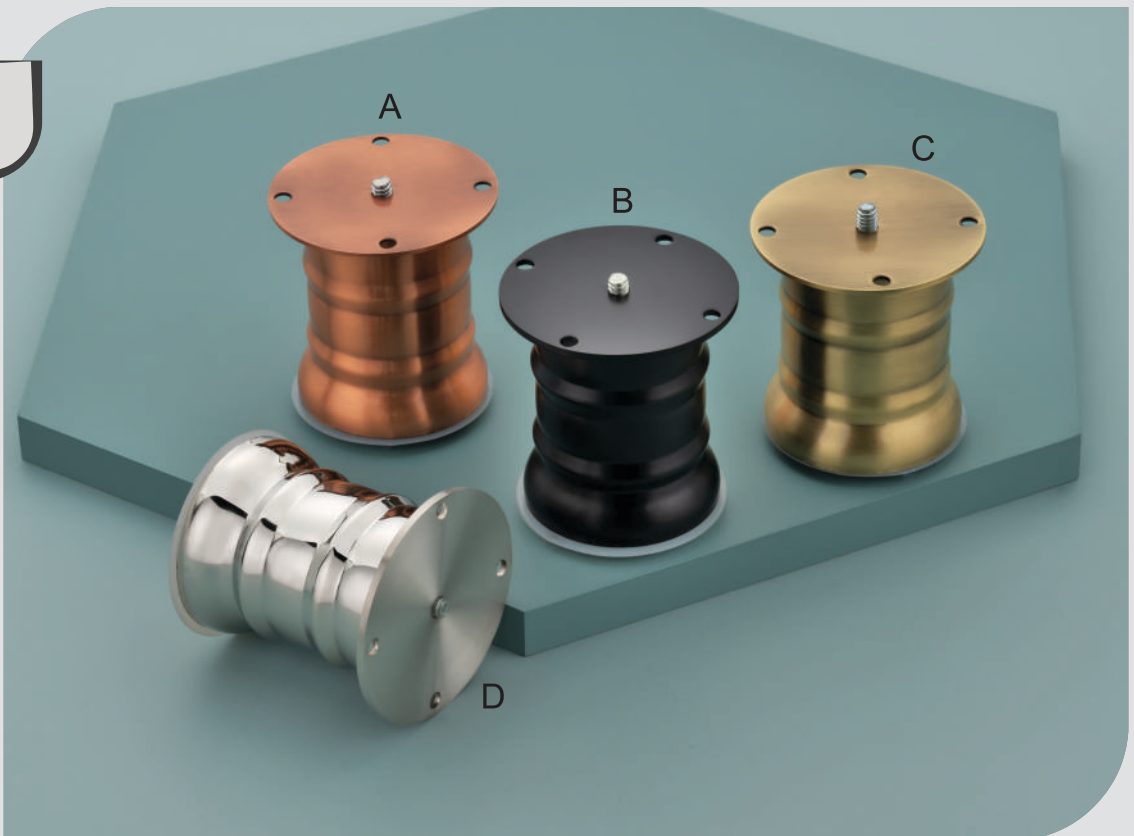

Size - Inch

- | 3" 24 Pcs |
- | 4" 18 Pcs |
- | 6" 12 Pcs |