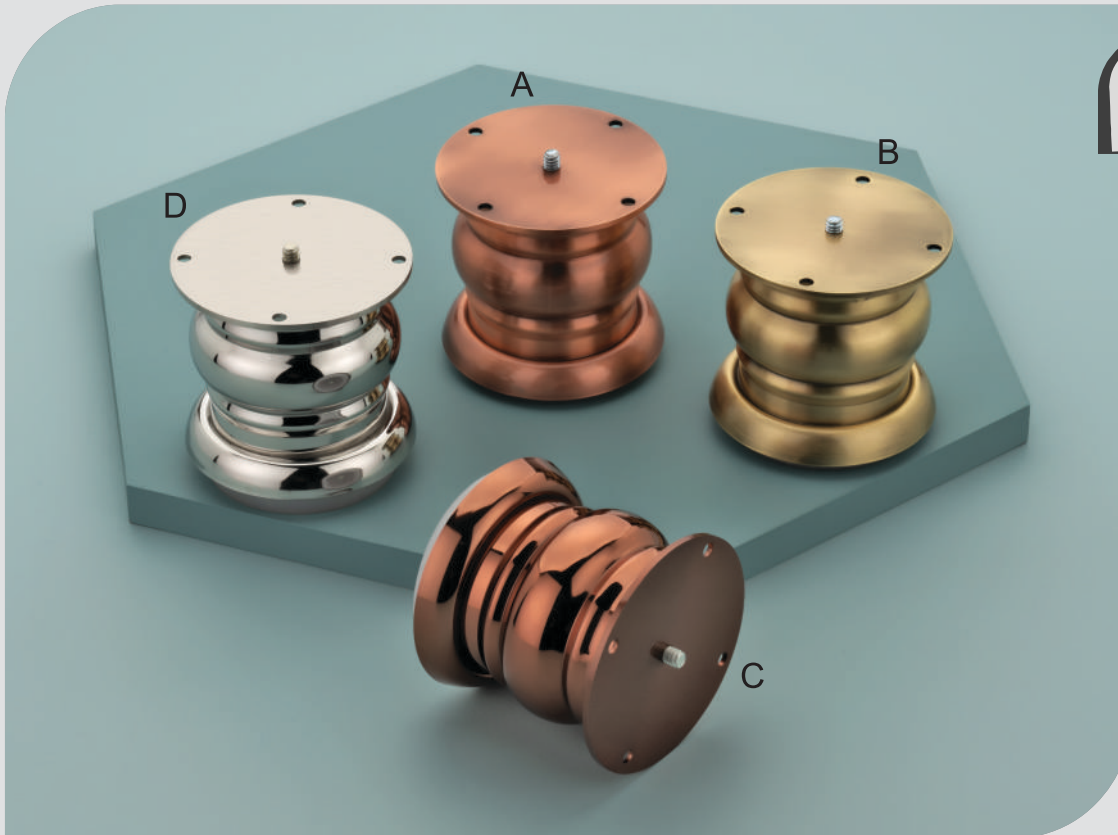

S.S. | 50mm

Finish

- CP
- Black
- Gold
- Antique
- Rose Gold
- Antique Copper

Size - Inch

- | 3" 24 Pcs |
- | 4" 18 Pcs |
- | 6" 12 Pcs |

1240

S.S. | 65mm
Rajwadi

Finish