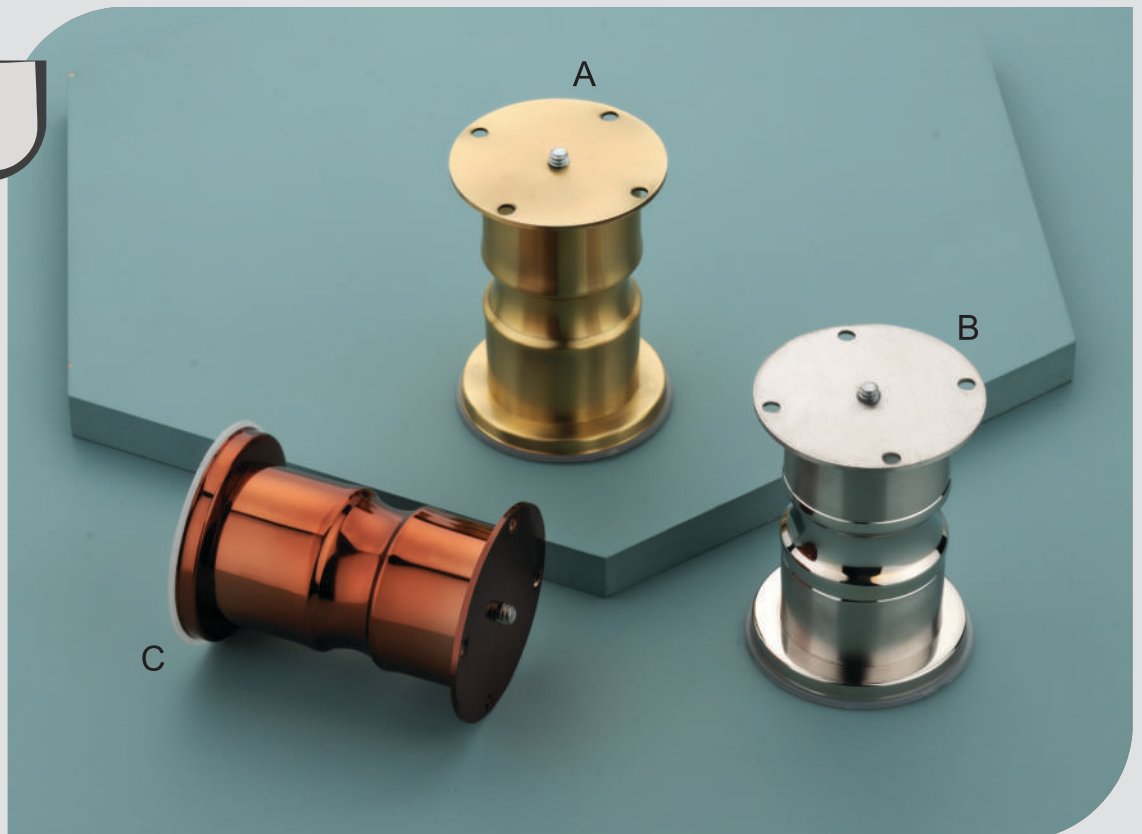

S.S. | 50mm

Finish

CP
Black
Antique
Rose Gold

Size - Inch

| 3" 12 Pcs |
| 4" 10 Pcs |
| 6" 6 Pcs |

1263

S.S. 50mm

Finish