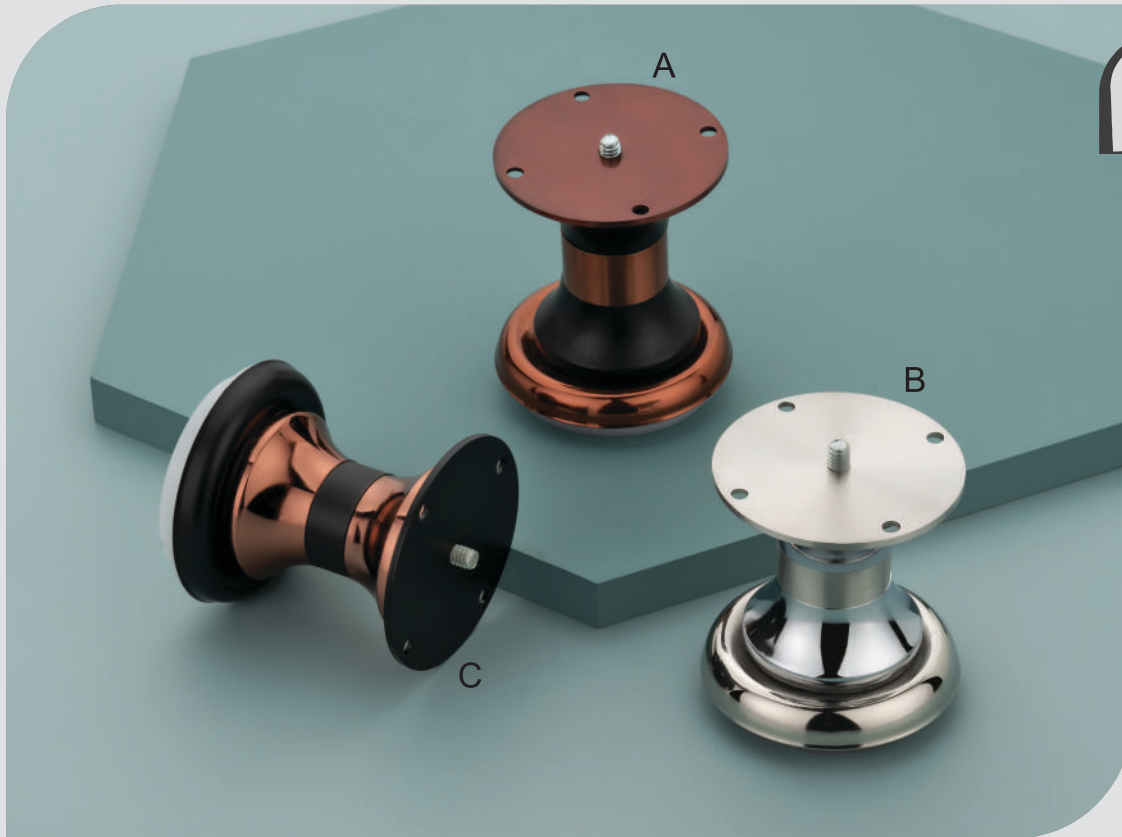

1242

S.S.

Finish

S.S. CP
Black - Rosegold

Size - Inch

| 3" 20 Pcs |
| 4" 15 Pcs |
| 6" 10 Pcs |

1243

S.S. | 50mm
Flower

Finish

CP
Gold
Black
Antique
Rose Gold
Antique Copper

Size - Inch

| 3" 24 Pcs |
| 4" 18 Pcs |
| 6" 15 Pcs |