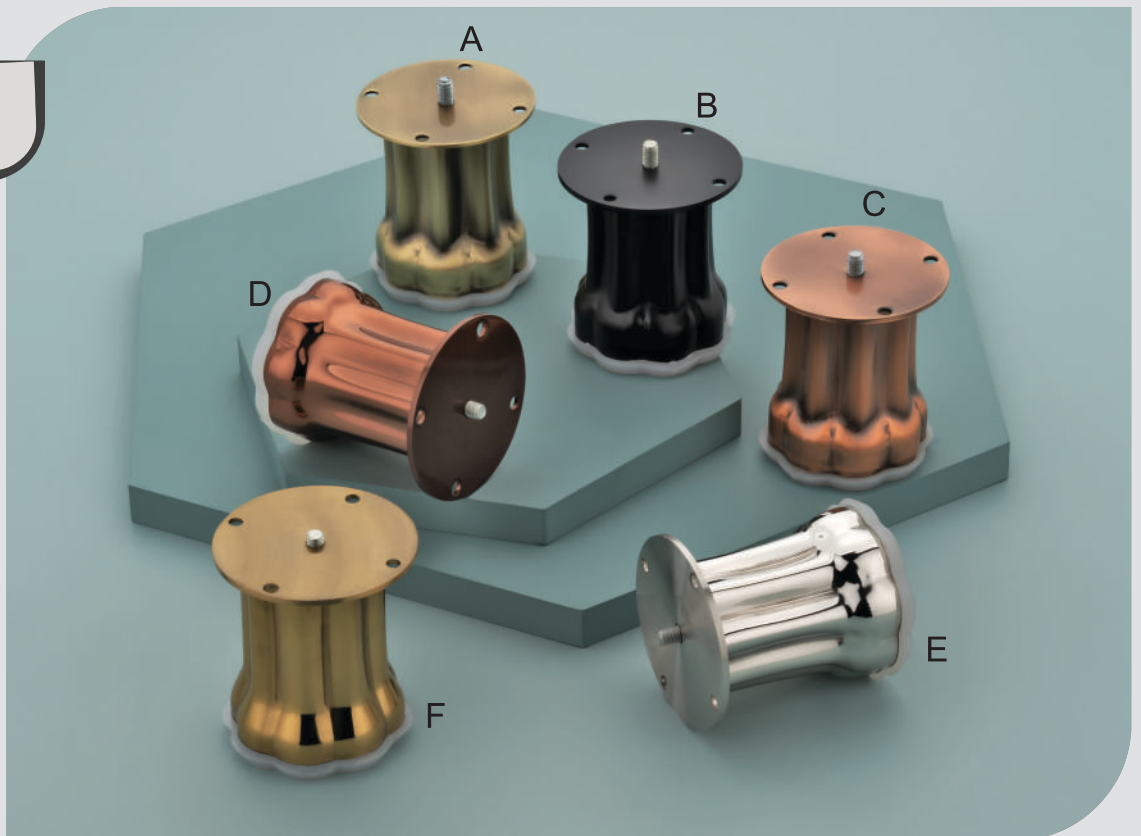

S.S. | 50mm
Flower

Finish

CP
Gold
Black
Antique
Rose Gold
Antique Copper

Size - Inch

| 3" 24 Pcs |
| 4" 18 Pcs |
| 6" 15 Pcs |

1244

S.S.

Finish