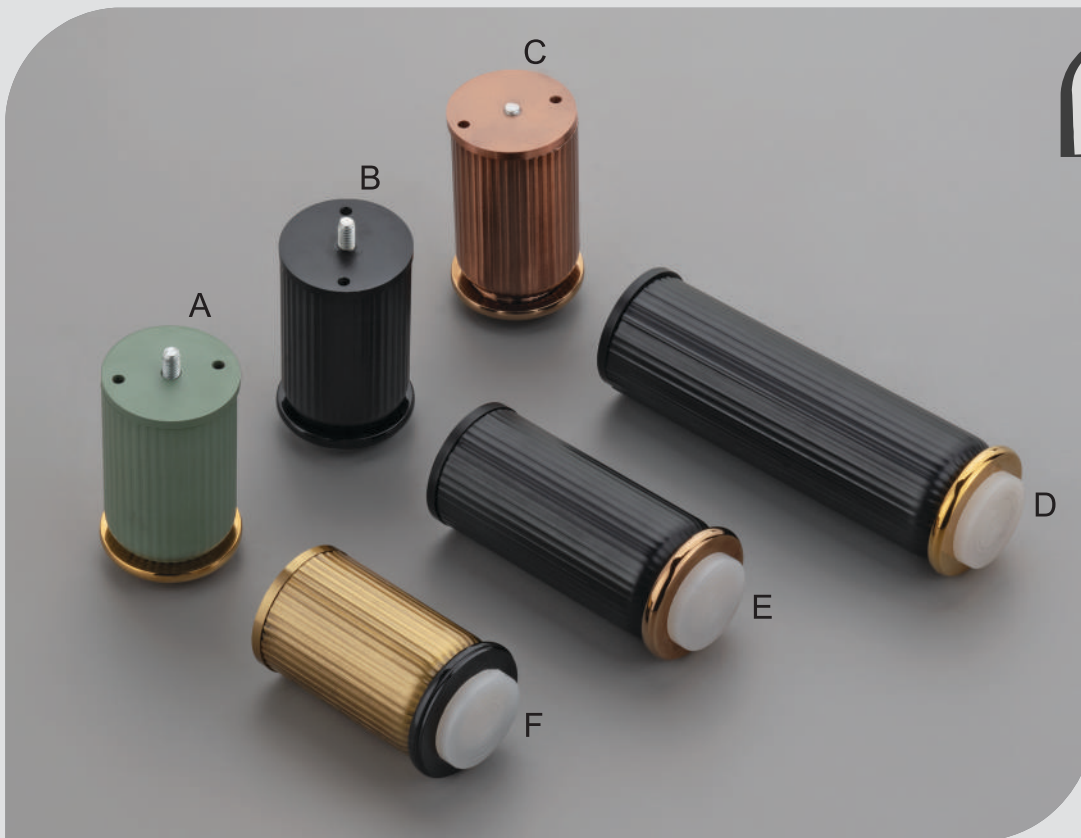

Size - Inch

| 4" 16 Pcs |
| 6" 16 Pcs |

1505

Finish

Gold
Black
Green
Grey
Rosegold

Size - Inch

| 3" 24 Pcs |
| 4" 18 Pcs |

1506