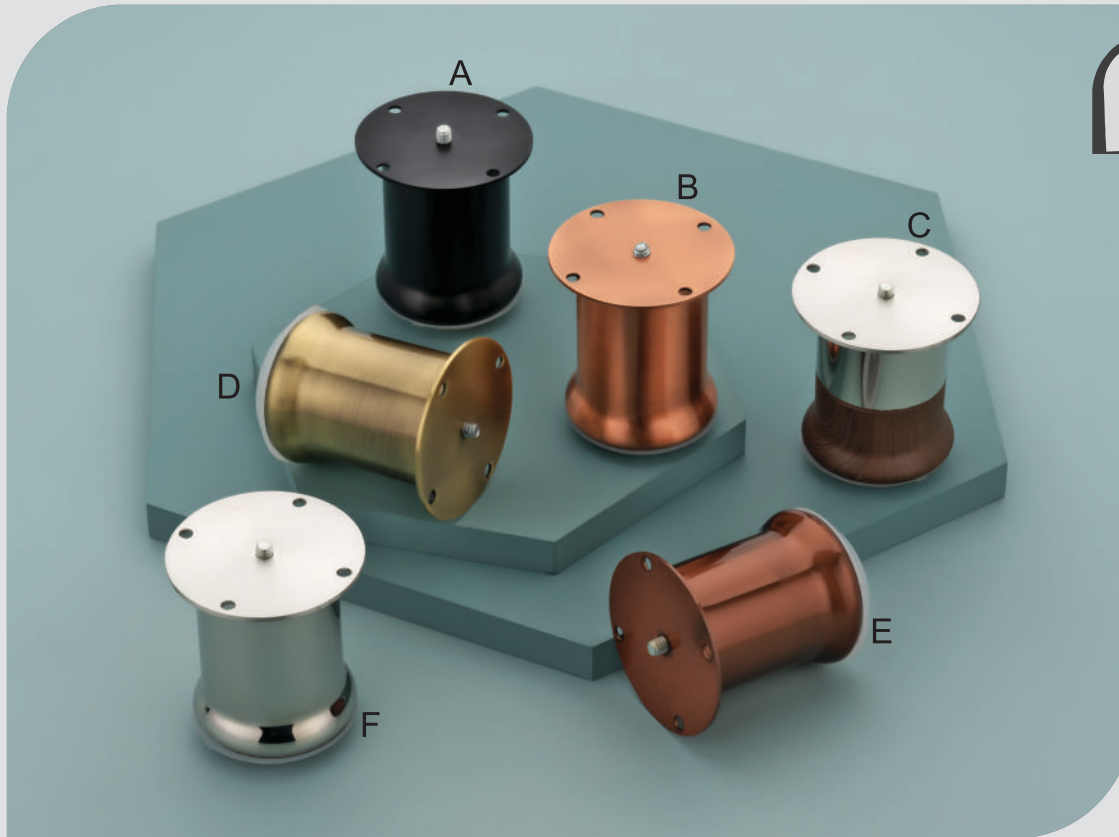

1210

S.S. | 50mm Dram

Finish

CP
Gold
Cubic
Rose Gold
Antique Copper

Size - Inch

| 3" 24 Pcs |
| 4" 18 Pcs |
| 6" 12 Pcs |

1214

S.S. | 75mm
Dram

Finish

CP
Multi

Size - Inch

| 3" 8 Pcs |
| 4" 8 Pcs |