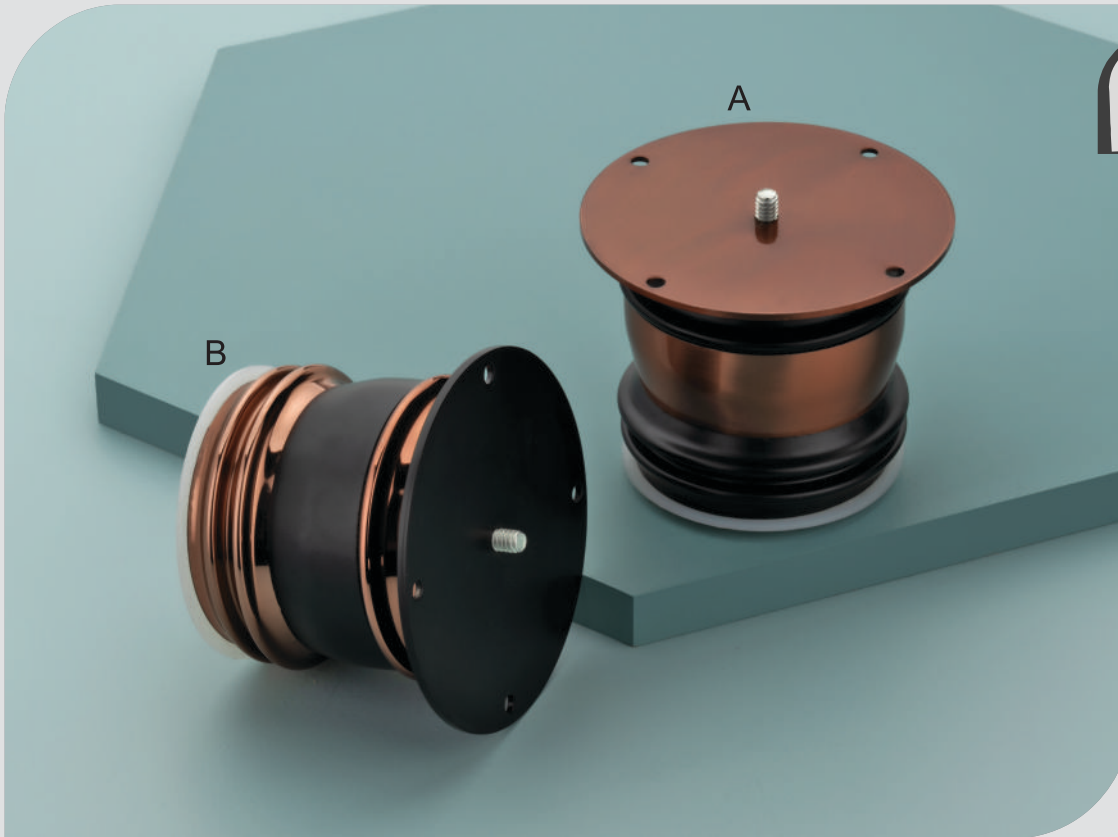

S.S. | 50mm
Garedi Dram

Finish

- CP
- Gold
- Black
- Antique
- Rose Gold
- Antique Copper

Size - Inch

- | 3" 24 Pcs |
- | 4" 18 Pcs |
- | 6" 12 Pcs |

1231

S.S. | 65mm

Finish