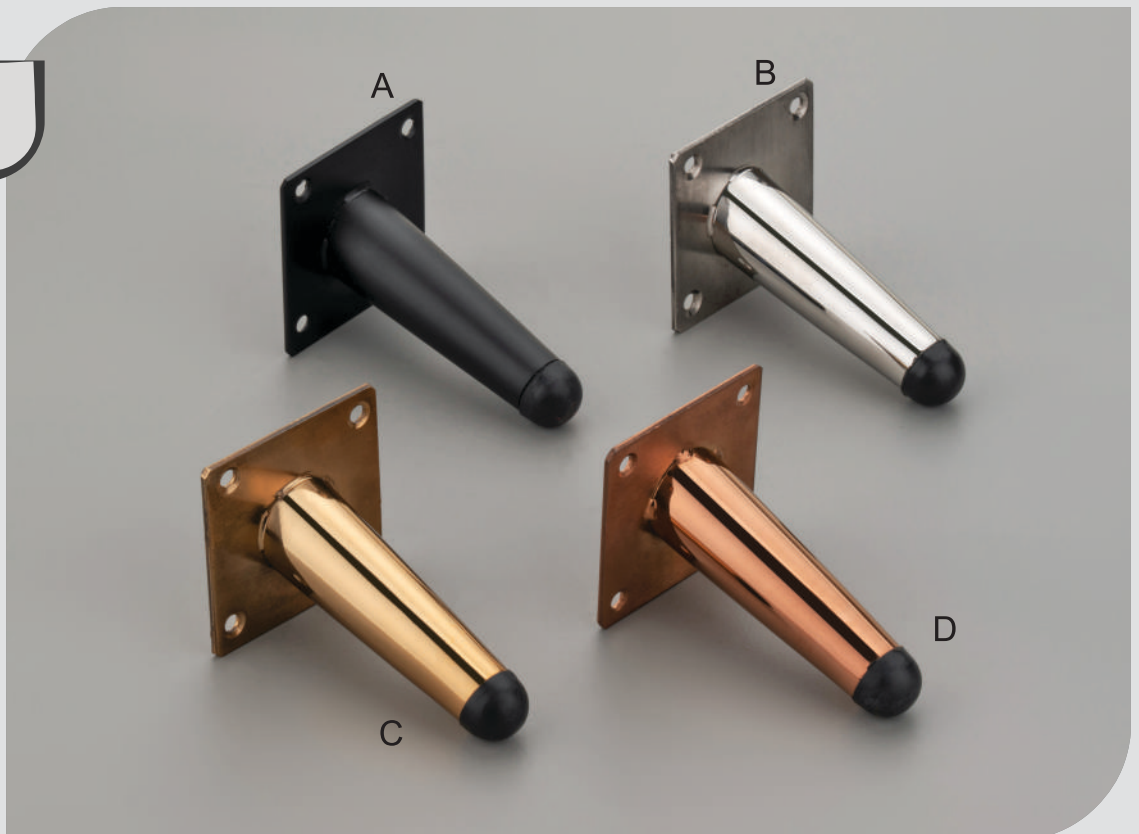

Size - Inch

| 4" 6" 8" 10" 12" |