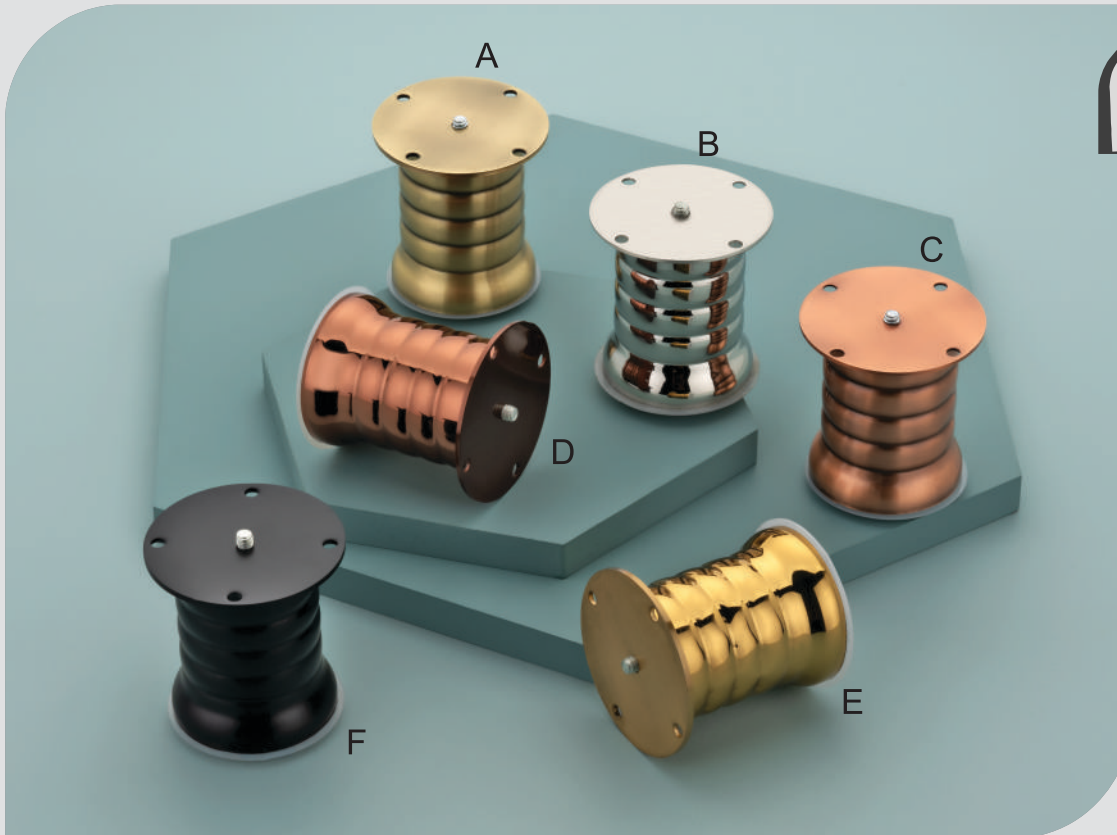

1228

S.S. | 50mm
Garedi

Finish

- CP
- Gold
- Black
- Antique
- Rose Gold
- Antique Copper

Size - Inch

- | 3" 24 Pcs |
- | 4" 18 Pcs |
- | 6" 12 Pcs |

1229

S.S. | 50mm
Garedi Dram

Finish

- CP
- Gold
- Black
- Antique
- Rose Gold
- Antique Copper

Size - Inch

- | 3" 24 Pcs |
- | 4" 18 Pcs |
- | 6" 12 Pcs |