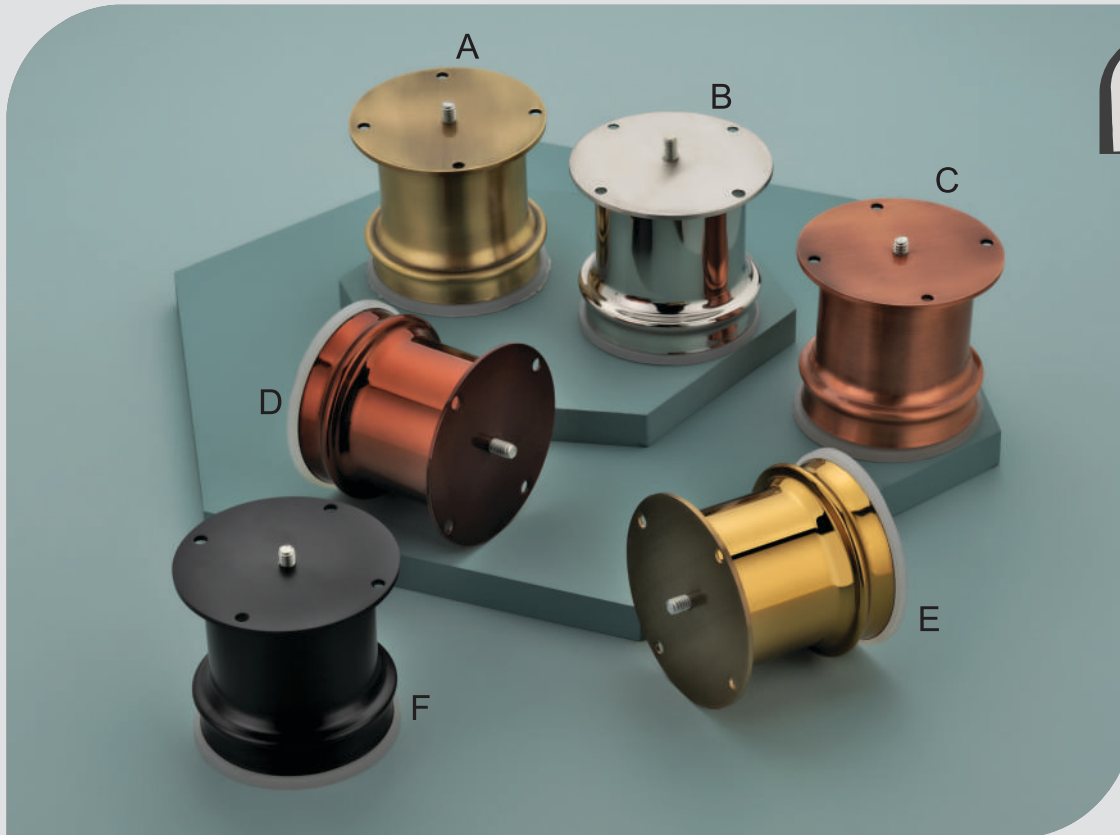

1252

S.S. | 65mm

Finish

- CP
- Gold
- Antique
- Rose Gold
- Antique Copper

Size - Inch

- | 3" 12 Pcs |
- | 4" 10 Pcs |
- | 6" 6 Pcs |

Sofa Legs

Dalmia[®]
HARDWARE