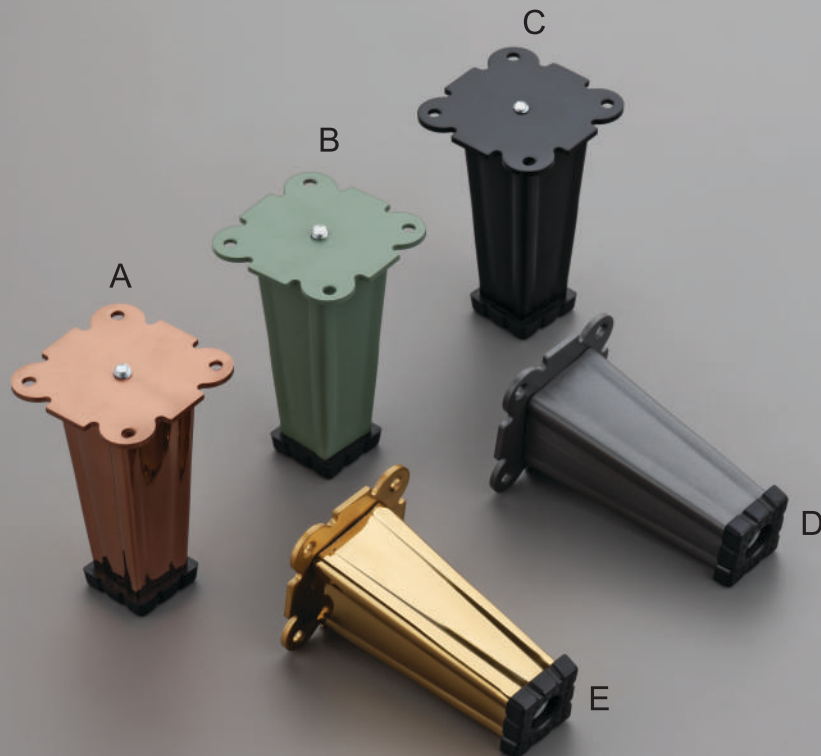

Size - Inch

| 4" 16 Pcs |
| 6" 16 Pcs |

1505

Finish

Gold
Black
Green
Grey
Rosegold

Size - Inch

| 3" 24 Pcs |
| 4" 18 Pcs |

1506