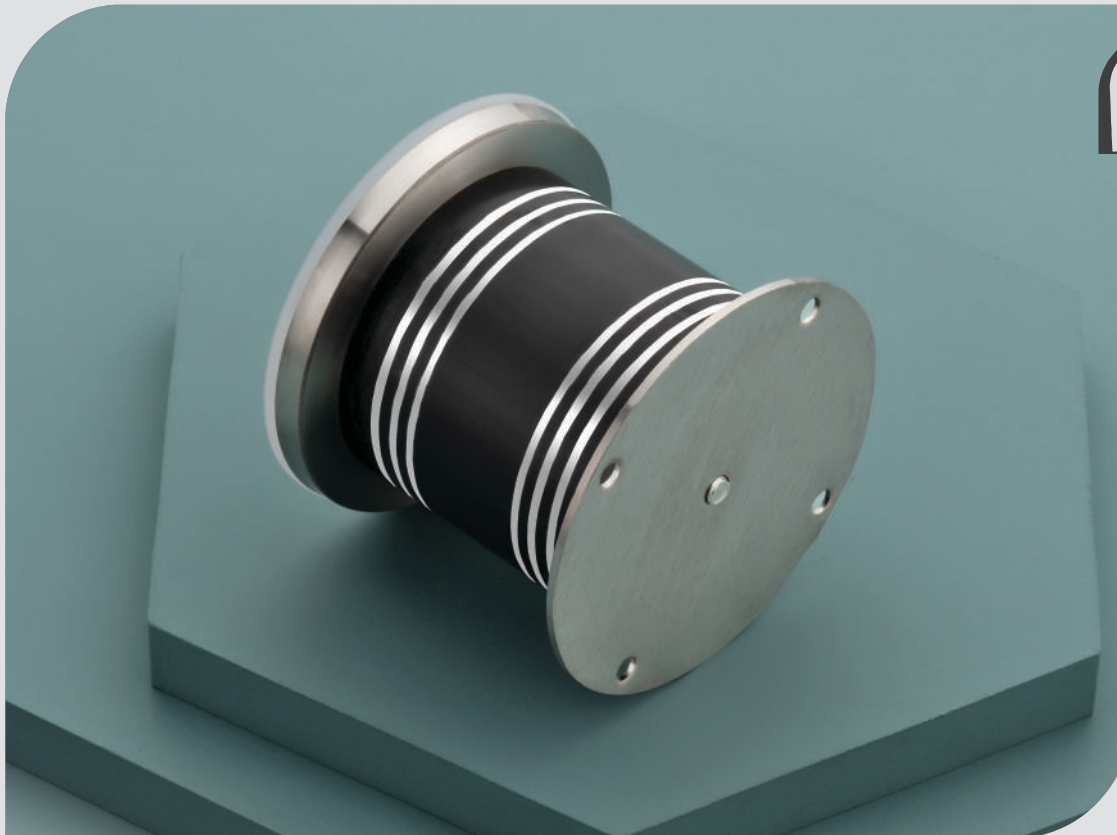

1221

Aluminum
65mm

Finish
Wengy

Size - Inch

| 3" 12 Pcs |
| 4" 10 Pcs |
| 6" 6 Pcs |

1222

Aluminum
50 mm

Finish
Wengy Lining

Size - Inch

| 3" 24 Pcs |
| 4" 18 Pcs |
| 6" 12 Pcs |