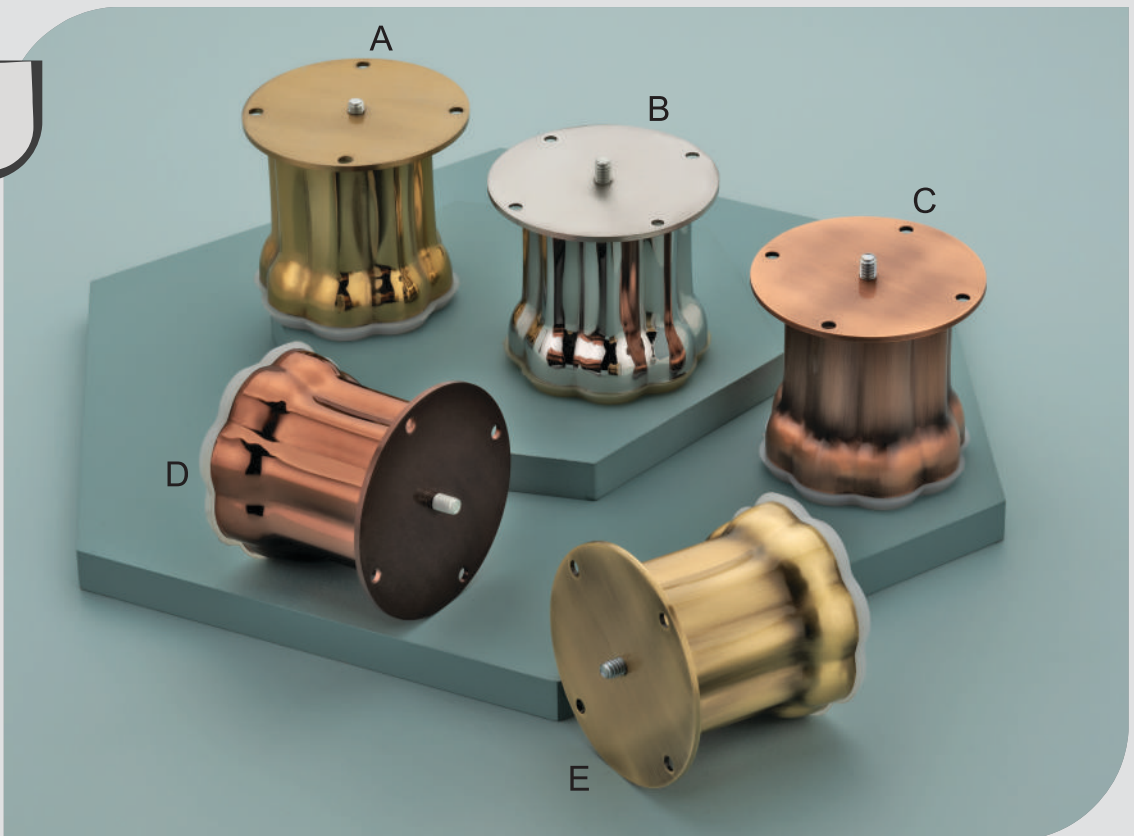

1252

S.S. | 65mm

Finish

- CP
- Gold
- Antique
- Rose Gold
- Antique Copper

Size - Inch

- | 3" 12 Pcs |
- | 4" 10 Pcs |
- | 6" 6 Pcs |

Sofa Legs

Dalmia[®]
HARDWARE