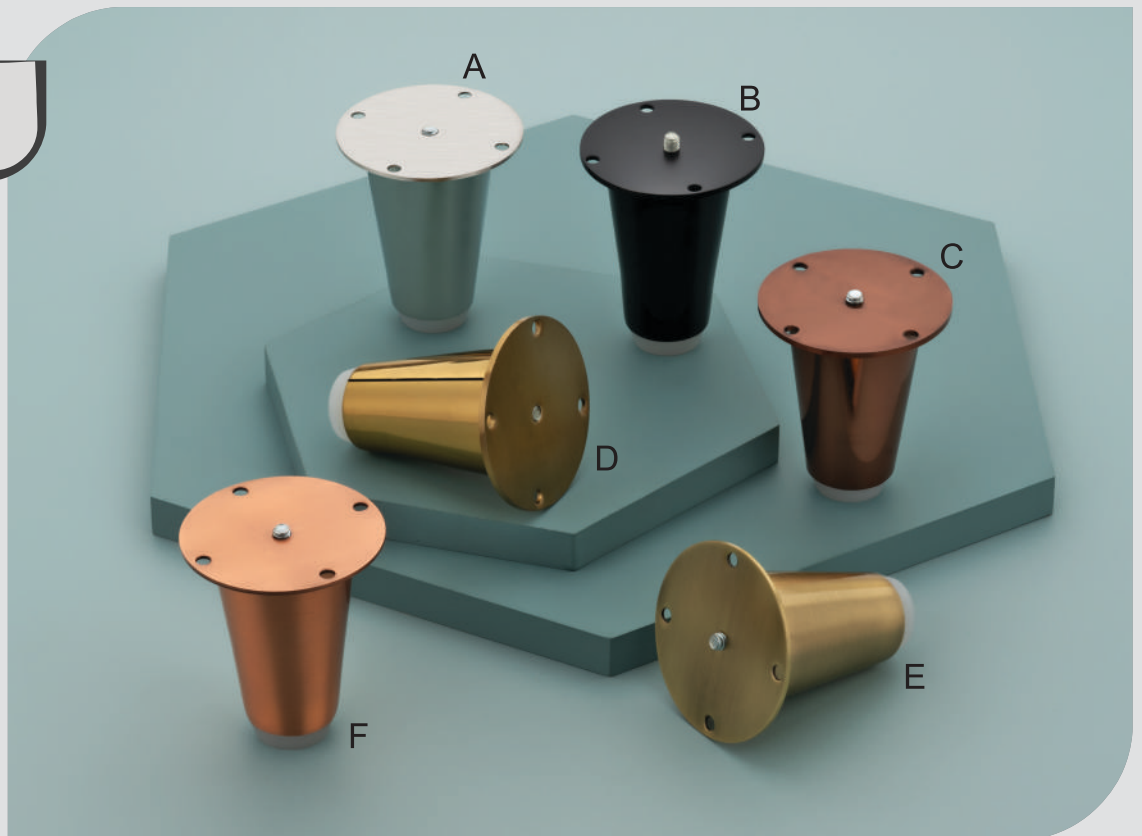

S.S.

Finish

CP
Gold
Antique
Black Matt
Rose Gold
Antique Copper

Size - Inch

| 3" 30 Pcs |
| 4" 22 Pcs |
| 6" 15 Pcs |

1236

S.S. | 65mm
New Dram

Finish