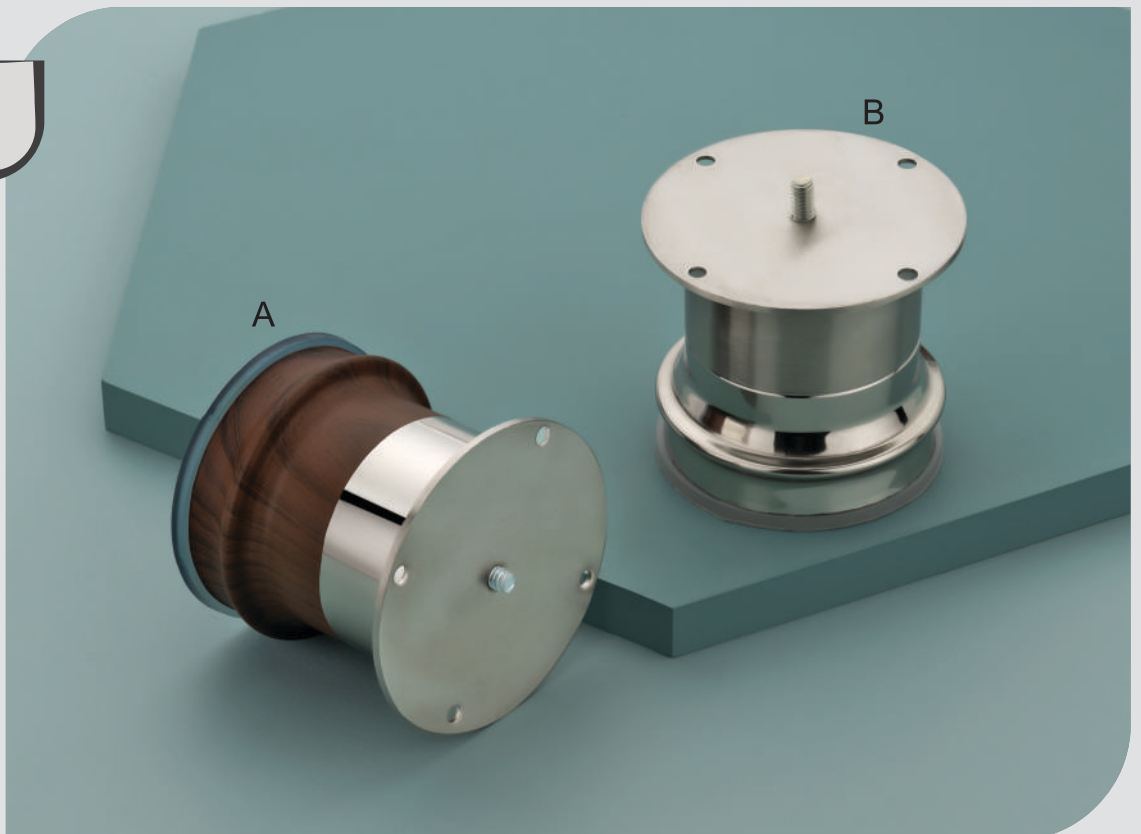

Size - Inch

| 3" 12 Pcs |
| 4" 10 Pcs |
| 6" 6 Pcs |