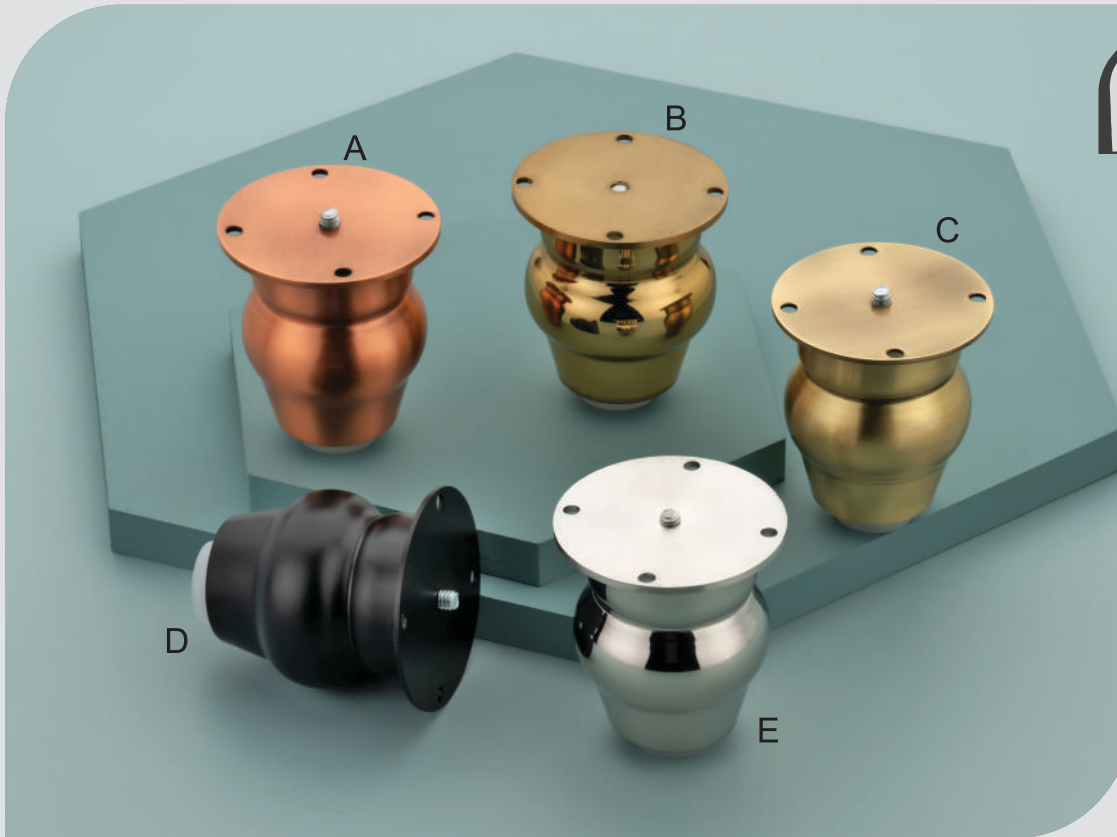

1226

S.S. | 50mm
Rajwadi

Finish

CP
Black
Gold
Antique
Rose Gold

Size - Inch

| 3" 24 Pcs |
| 4" 18 Pcs |
| 6" 12 Pcs |

1227

S.S. | 50mm
Dol

Finish

CP
Gold
Black
Antique
Rose Gold
Antique Copper

Size - Inch

| 3" 12 Pcs |
| 4" 10 Pcs |
| 6" 6 Pcs |