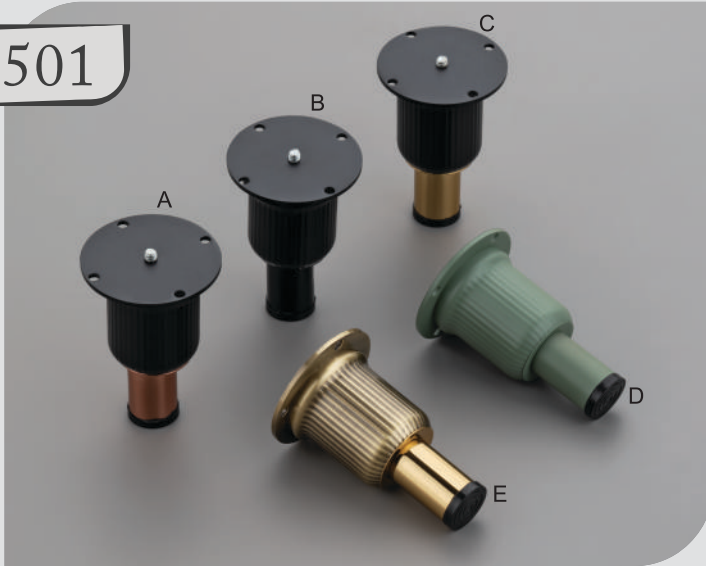

| 3" 20 Pcs |
| 4" 16 Pcs |
| 6" 10 Pcs |

1274

S.S.

Finish

CP
Black
Gold
Rosegold

Size - Inch

| 3" 24 Pcs |
| 4" 18 Pcs |
| 6" 12 Pcs |

1501