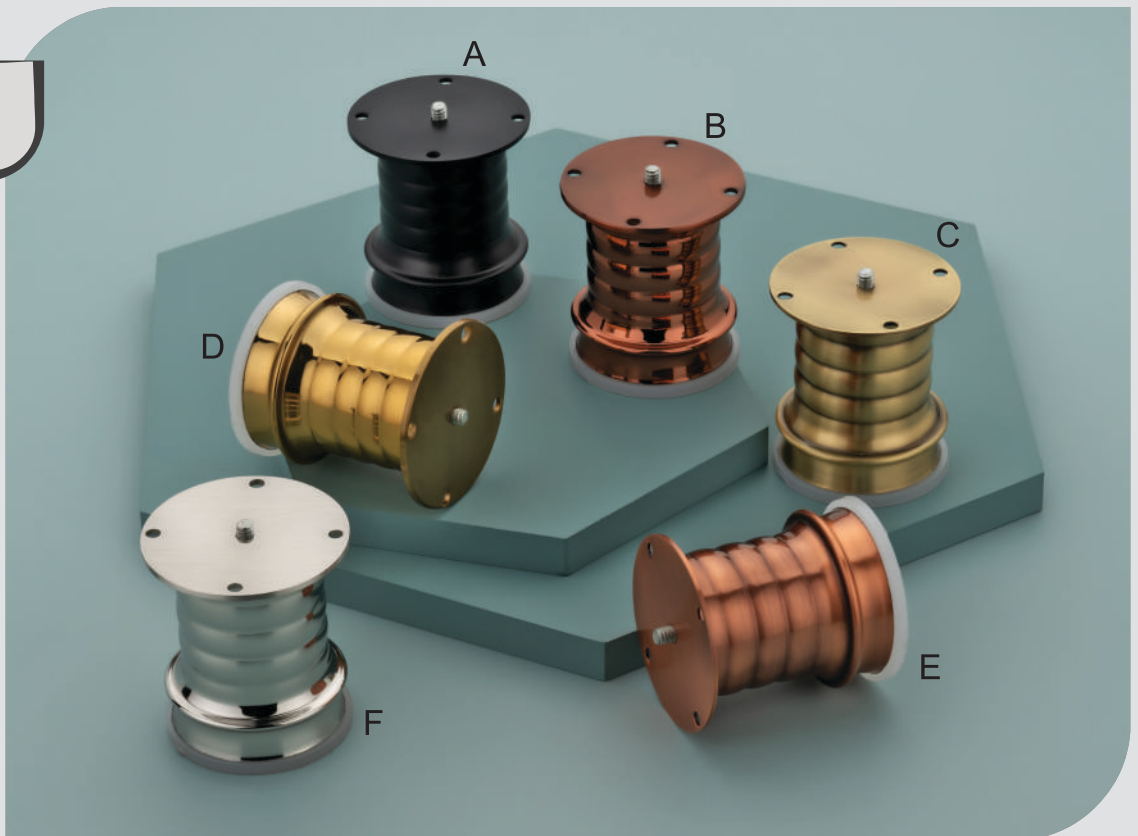

Size - Inch

- | 3" 24 Pcs |
- | 4" 18 Pcs |
- | 6" 12 Pcs |