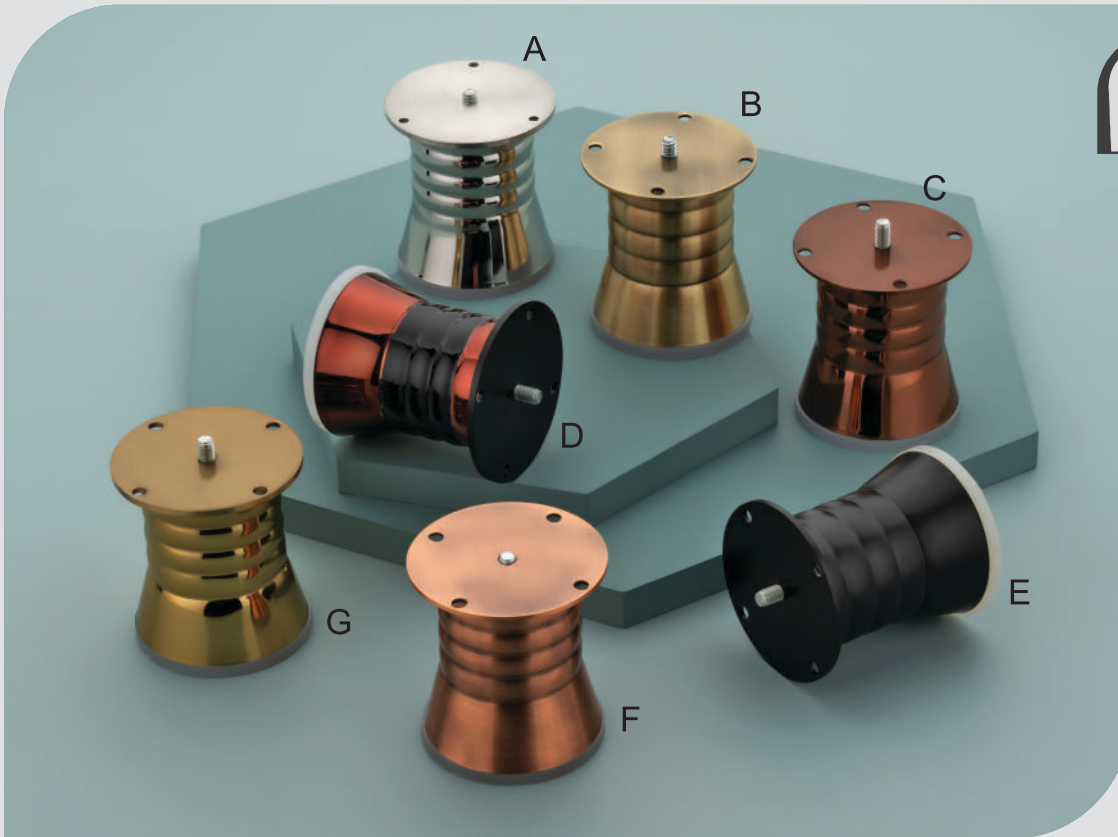

1238

S.S. | 50mm

Finish

- CP
- Gold
- Black
- Antique
- Rose Gold
- Antique Copper
- Rosegold - Black

Size - Inch

- | 3" 24 Pcs |
- | 4" 18 Pcs |
- | 6" 12 Pcs |

1239

S.S. | 50mm

Finish

- CP
- Black
- Gold
- Antique
- Rose Gold
- Antique Copper

Size - Inch

- | 3" 24 Pcs |
- | 4" 18 Pcs |
- | 6" 12 Pcs |