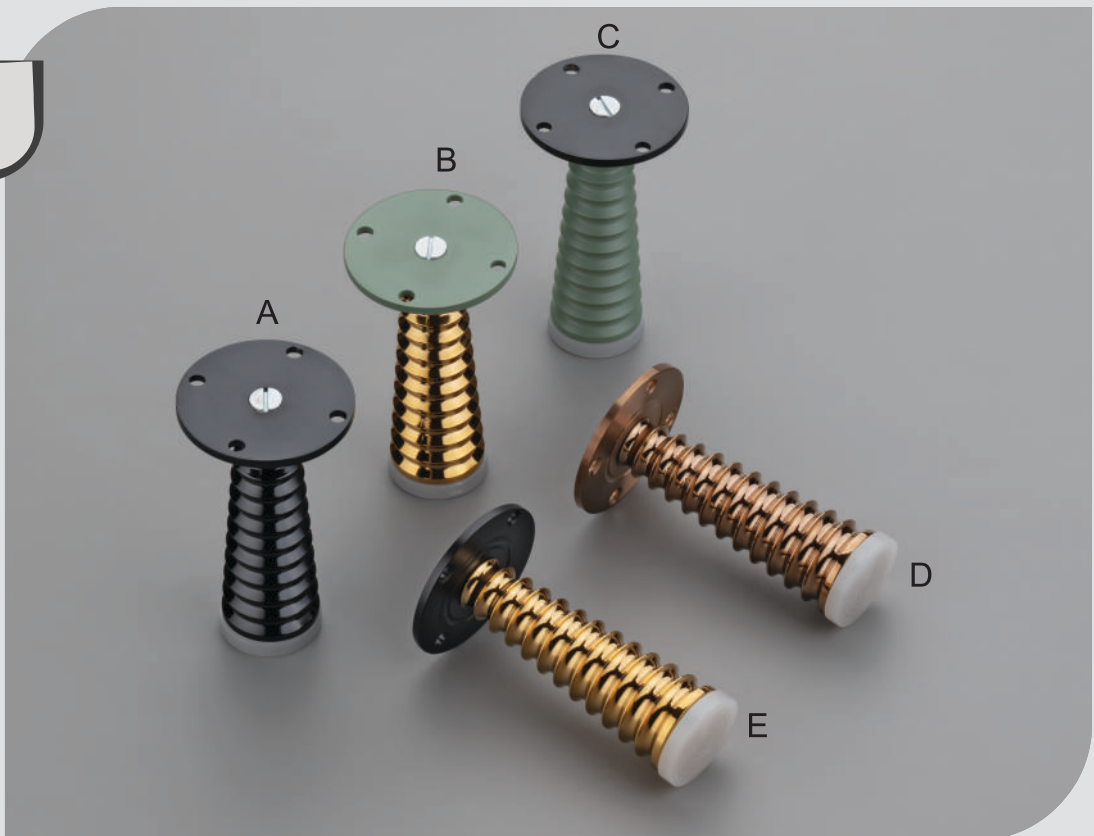

Size - Inch

- | 4" 16 Pcs |
- | 6" 16 Pcs |