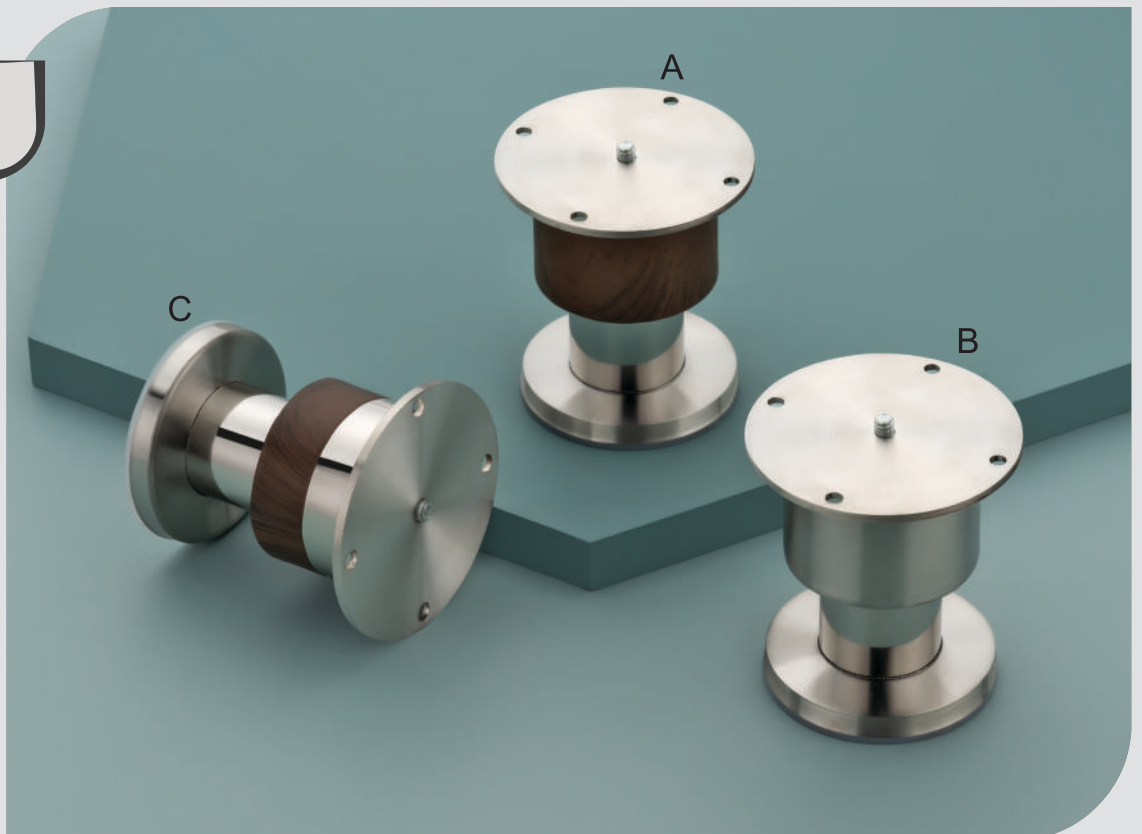

Size - Inch

| 3" 24 Pcs |
| 4" 18 Pcs |
| 6" 12 Pcs |