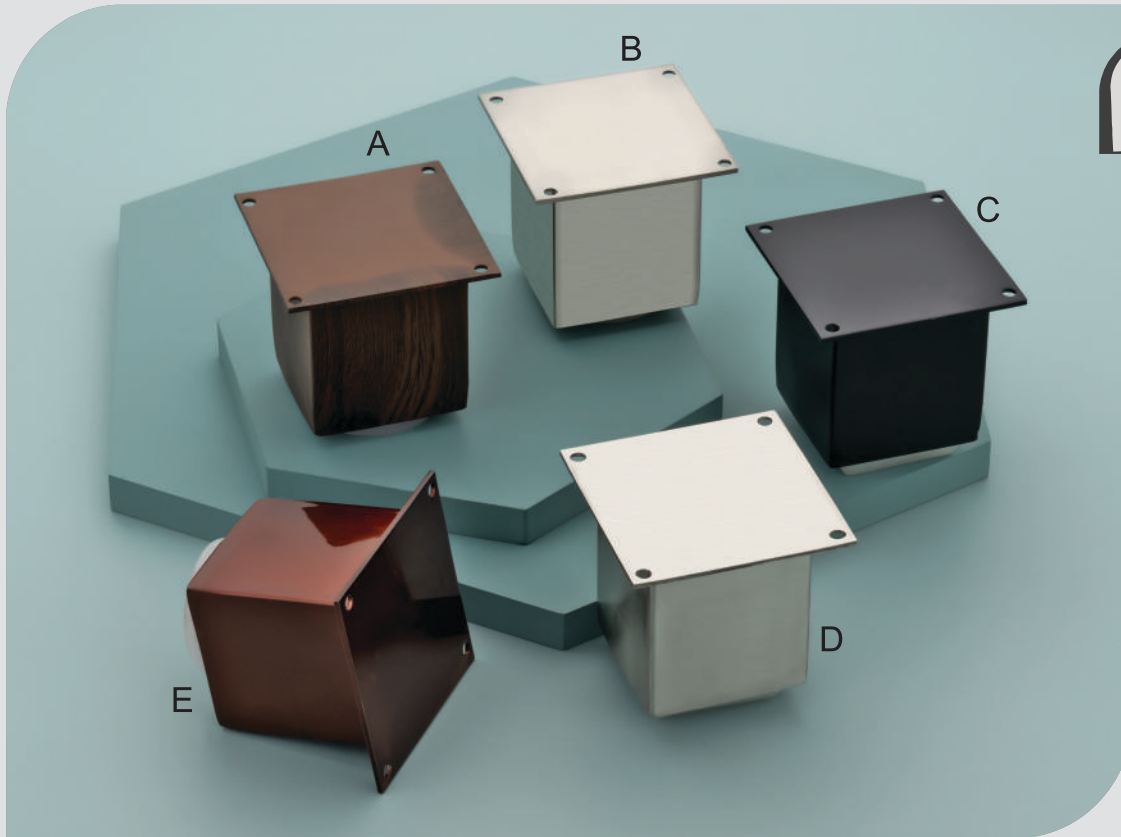

1217

S.S. | 60x60mm

Finish

CP
Matt
Rose Gold
Black Matt

Size - Inch

| 3" 16 Pcs |
| 4" 12 Pcs |
| 6" 8 Pcs |

1219

S.S. | 50x50mm

Finish

CP
Matt
Rose Gold
Black

Size - Inch

| 3" 24 Pcs |
| 4" 18 Pcs |
| 6" 12 Pcs |