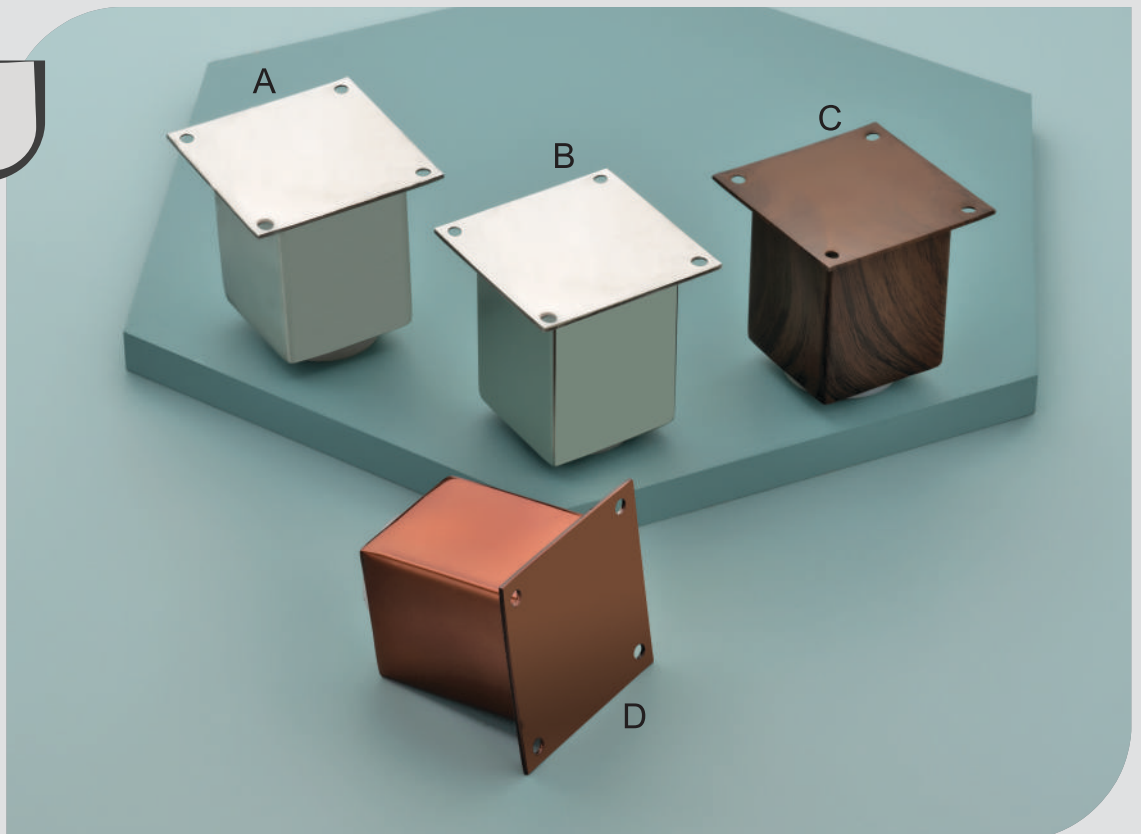

Size - Inch

| 3" 24 Pcs |
| 4" 18 Pcs |
| 6" 12 Pcs |