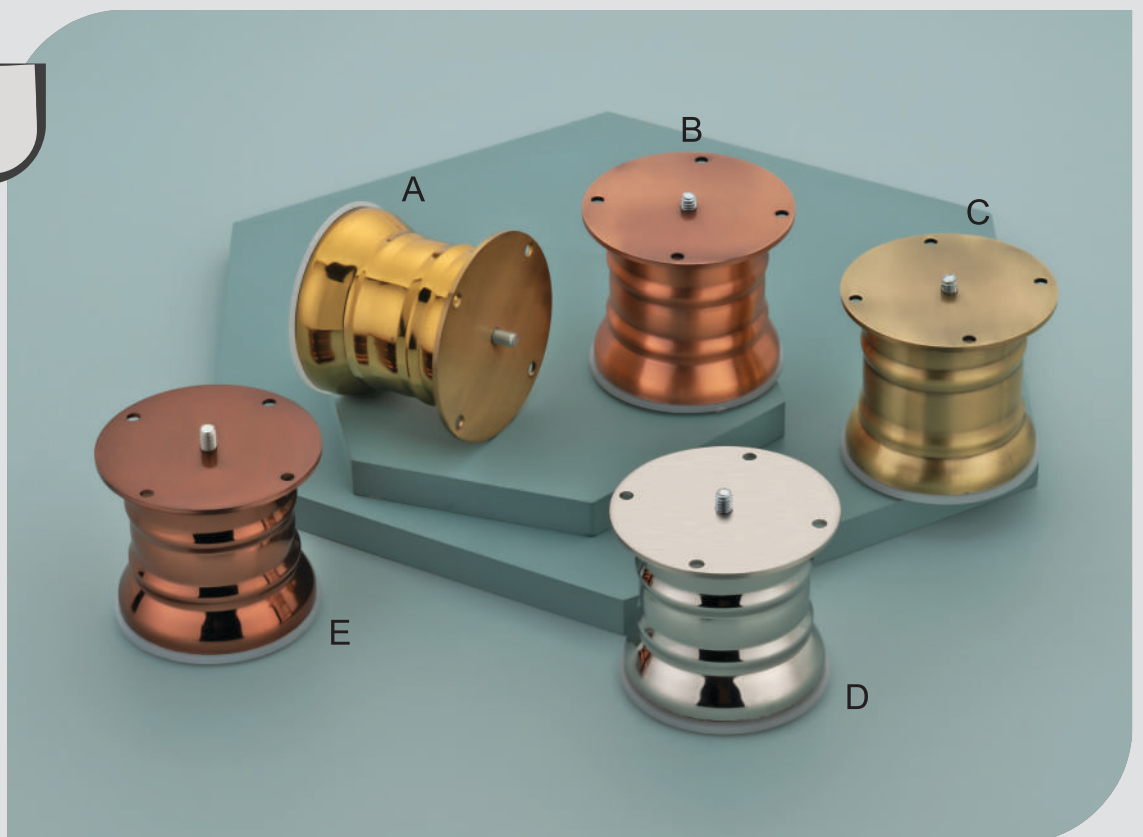

Size - Inch

| 3" 12 Pcs |
| 4" 10 Pcs |
| 6" 6 Pcs |