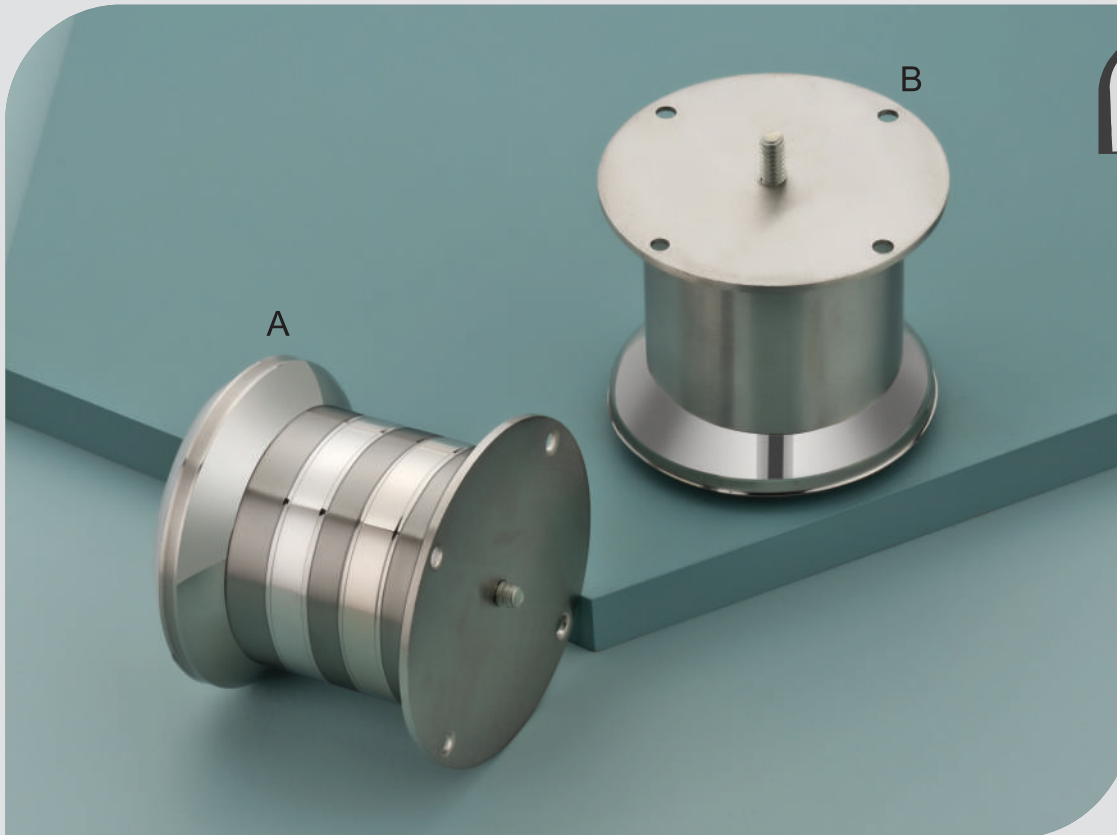

1204

S.S. | 65mm

Finish

Matt Lining

Size - Inch

| 2" 18 Pcs |

| 3" 12 Pcs |

| 4" 10 Pcs |

| 6" 6 Pcs |

1208

S.S. | 50mm

Finish

S.S.

Size - Inch

| 3" 24 Pcs |

| 4" 18 Pcs |

| 6" 12 Pcs |