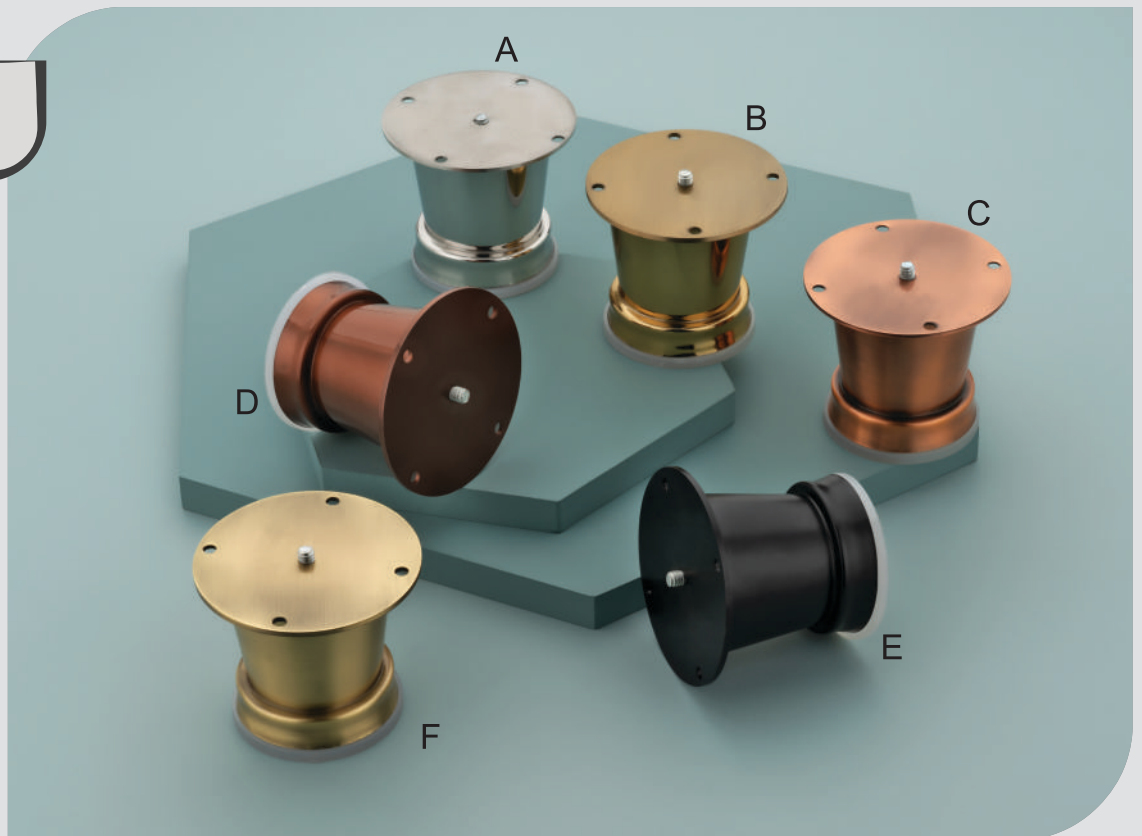

Size - Inch

| 3" 12 Pcs |
| 4" 10 Pcs |
| 6" 6 Pcs |