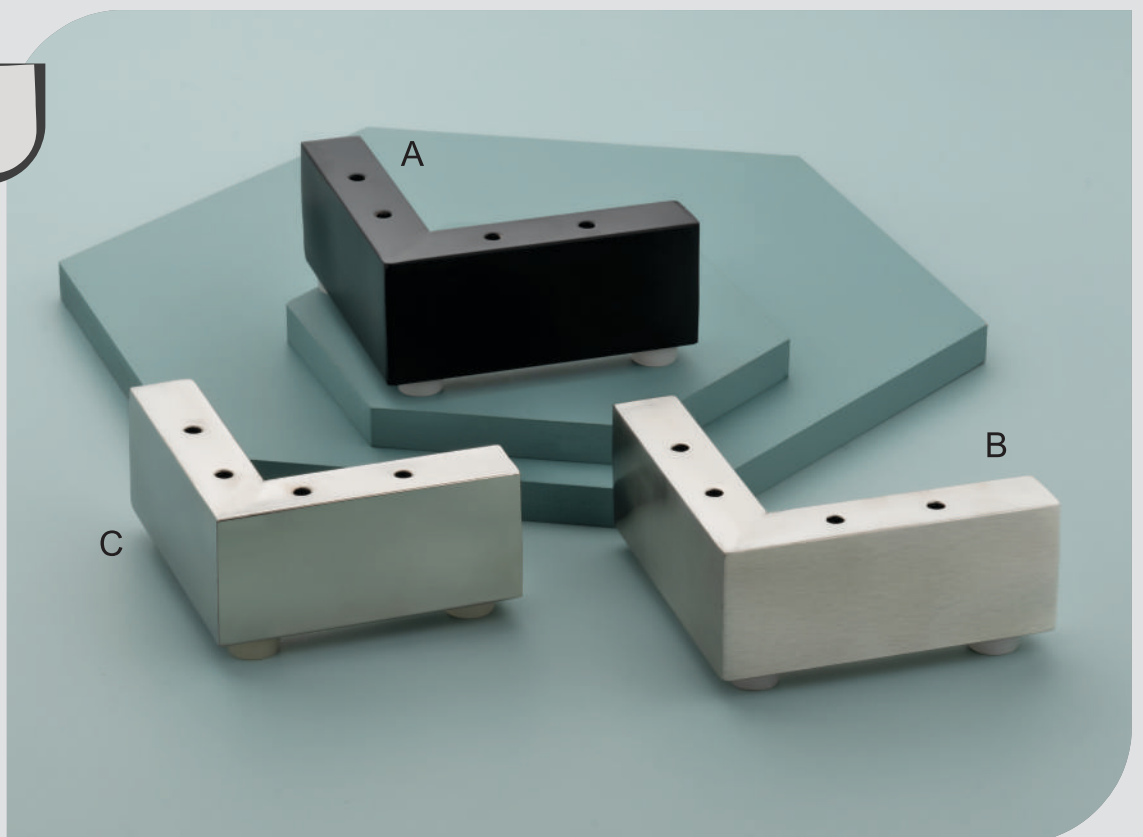

Size - Inch

| 1"x 2" 15 Pcs |