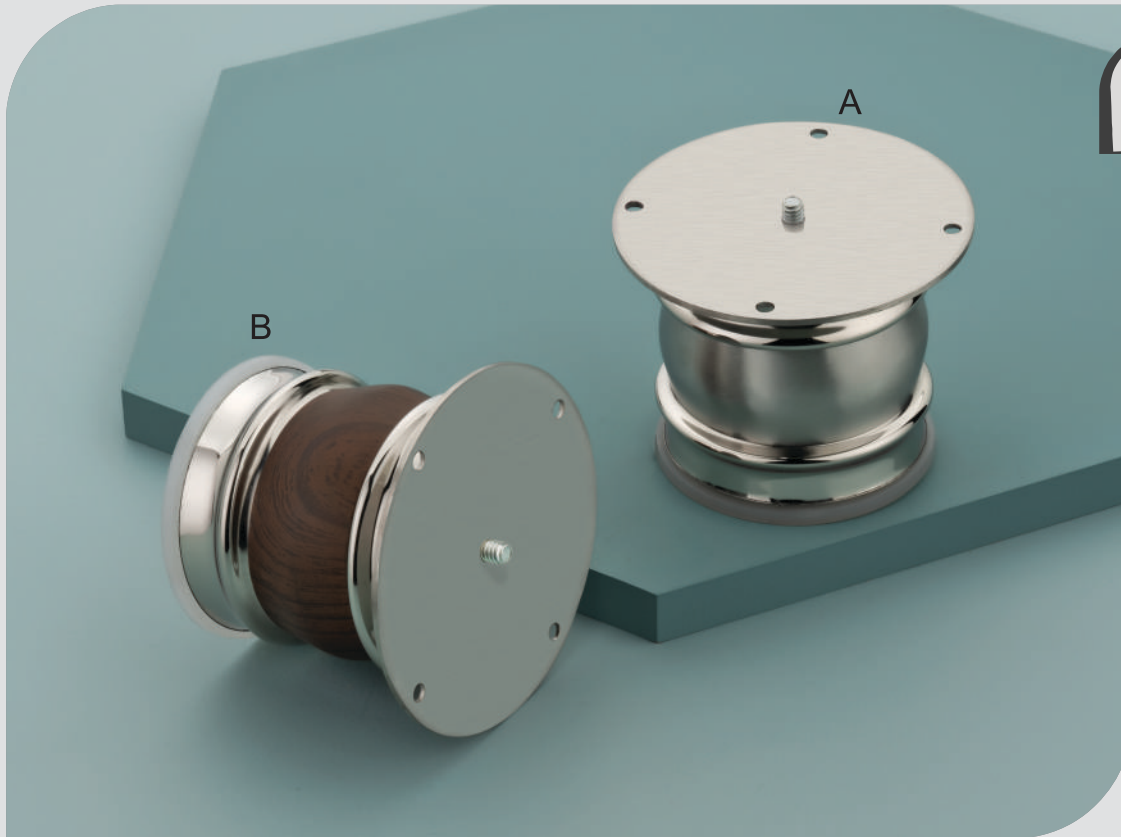

1246

S.S.

Finish

CP - Matt
Cubic

Size - Inch

| 3" 12 Pcs |
| 4" 10 Pcs |
| 6" 6 Pcs |

1247

S.S.

Finish

Matt
Cubic

Size - Inch

| 3" 24 Pcs |
| 4" 18 Pcs |
| 6" 12 Pcs |