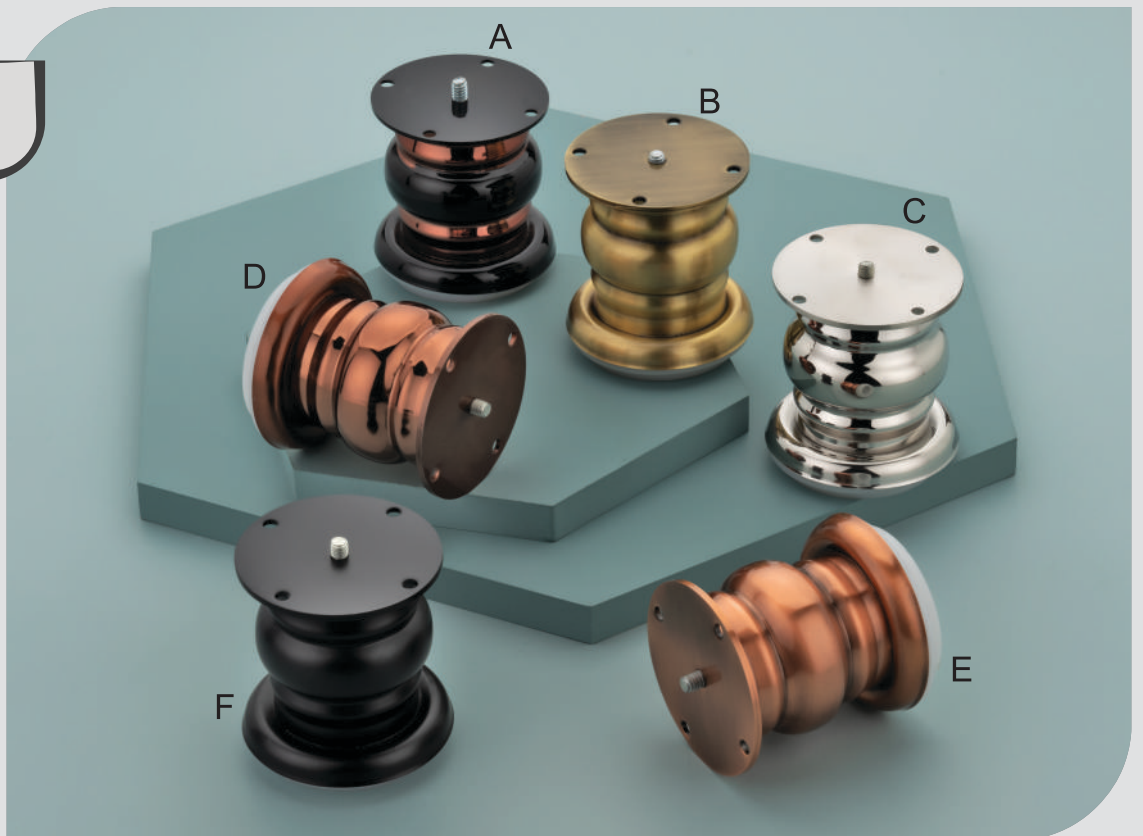

Size - Inch

- | 3" 20 Pcs |
- | 4" 15 Pcs |
- | 6" 10 Pcs |