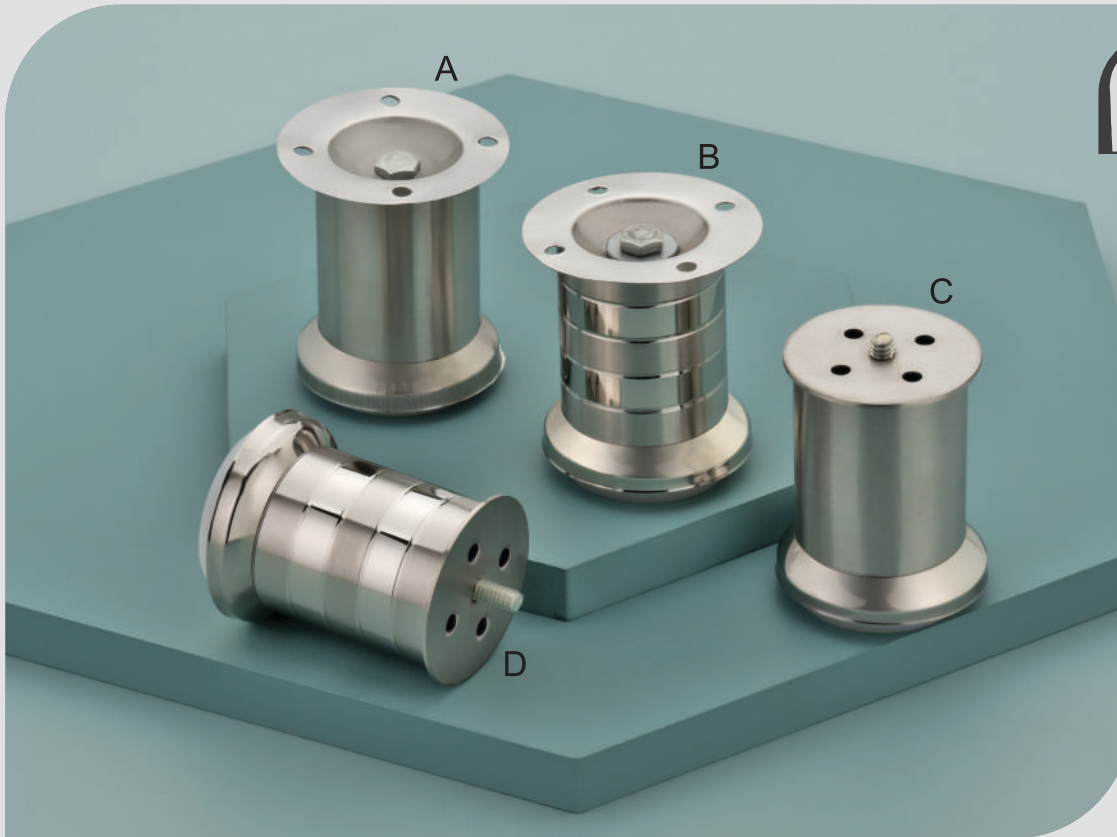

Sofa Legs

Dalmia[®]
HARDWARE

1201

S.S. | 45mm

Finish

Matt
Lining

Size - Inch

| 2" 45 Pcs |
| 3" 30 Pcs |
| 4" 22 Pcs |
| 6" 15 Pcs |