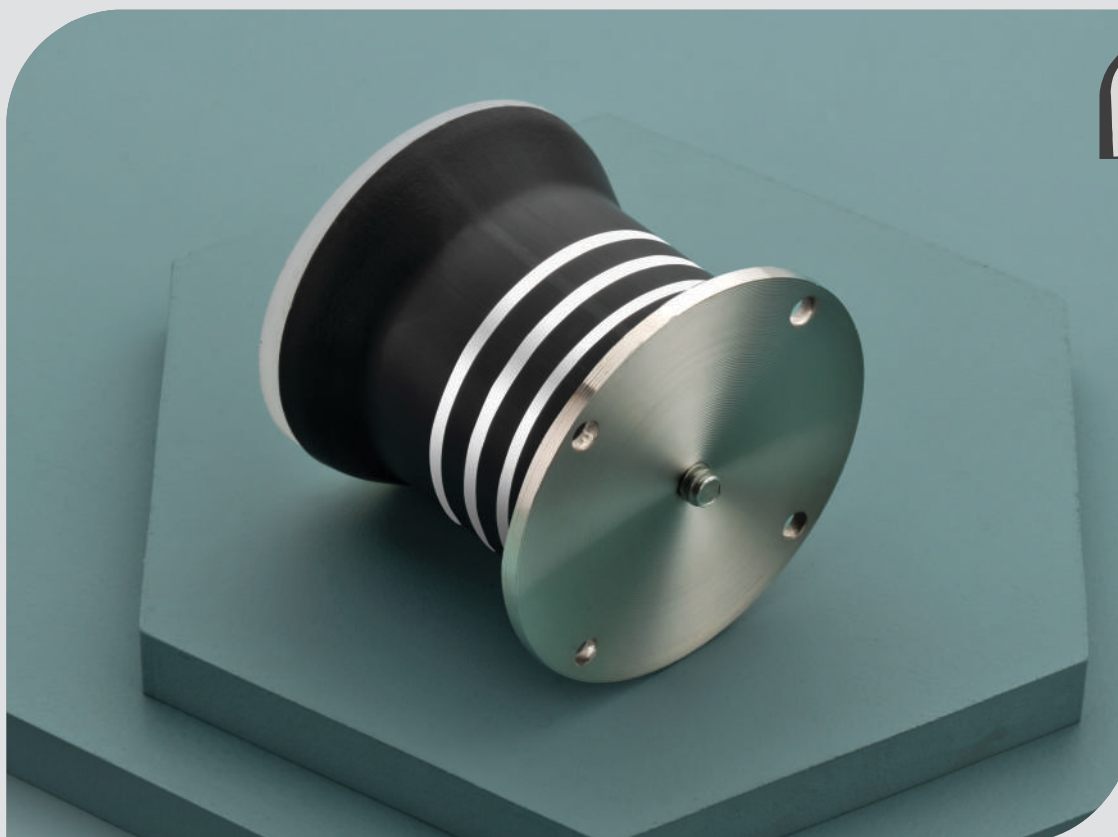

1223

Aluminum
65 mm Dram

Finish

Wengy Lining

Size - Inch

| 3" 12 Pcs |
| 4" 10 Pcs |
| 6" 6 Pcs |

1224

Aluminum
50 mm

Finish

Wengy

Size - Inch

| 3" 24 Pcs |
| 4" 18 Pcs |
| 6" 12 Pcs |