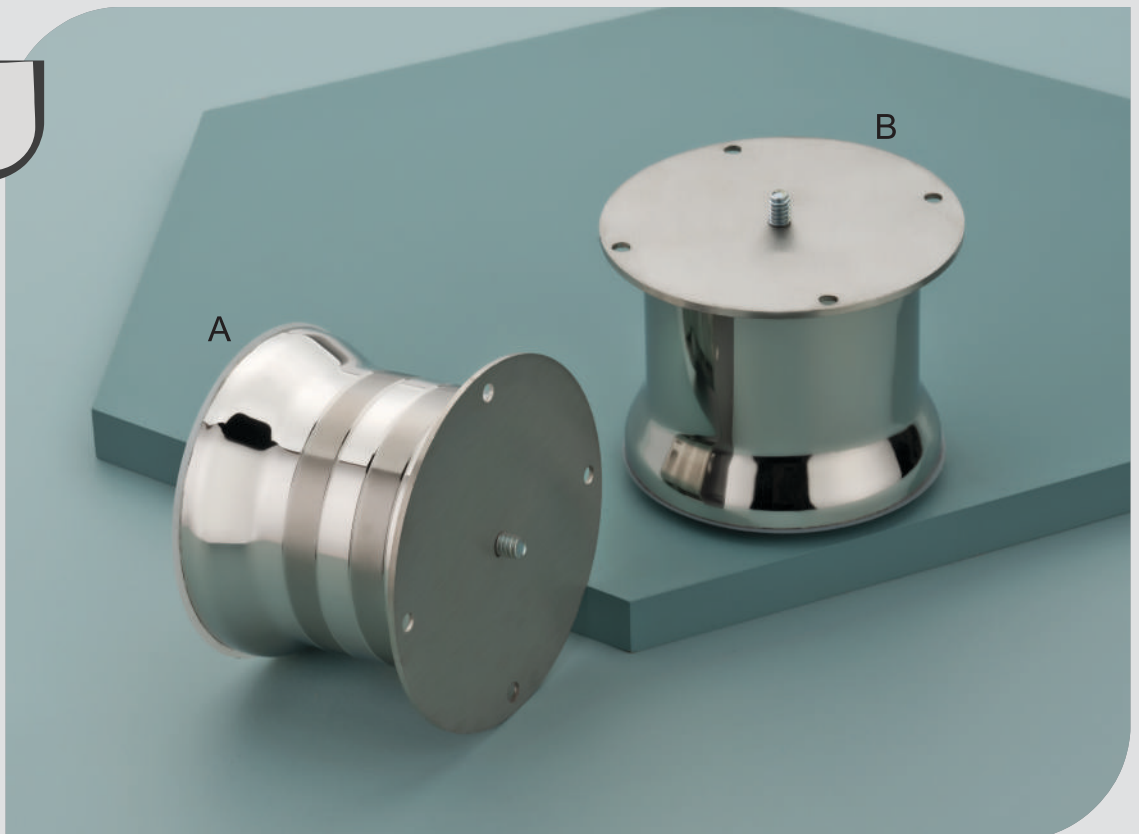

Size - Inch

| 3" 8 Pcs |
| 4" 8 Pcs |