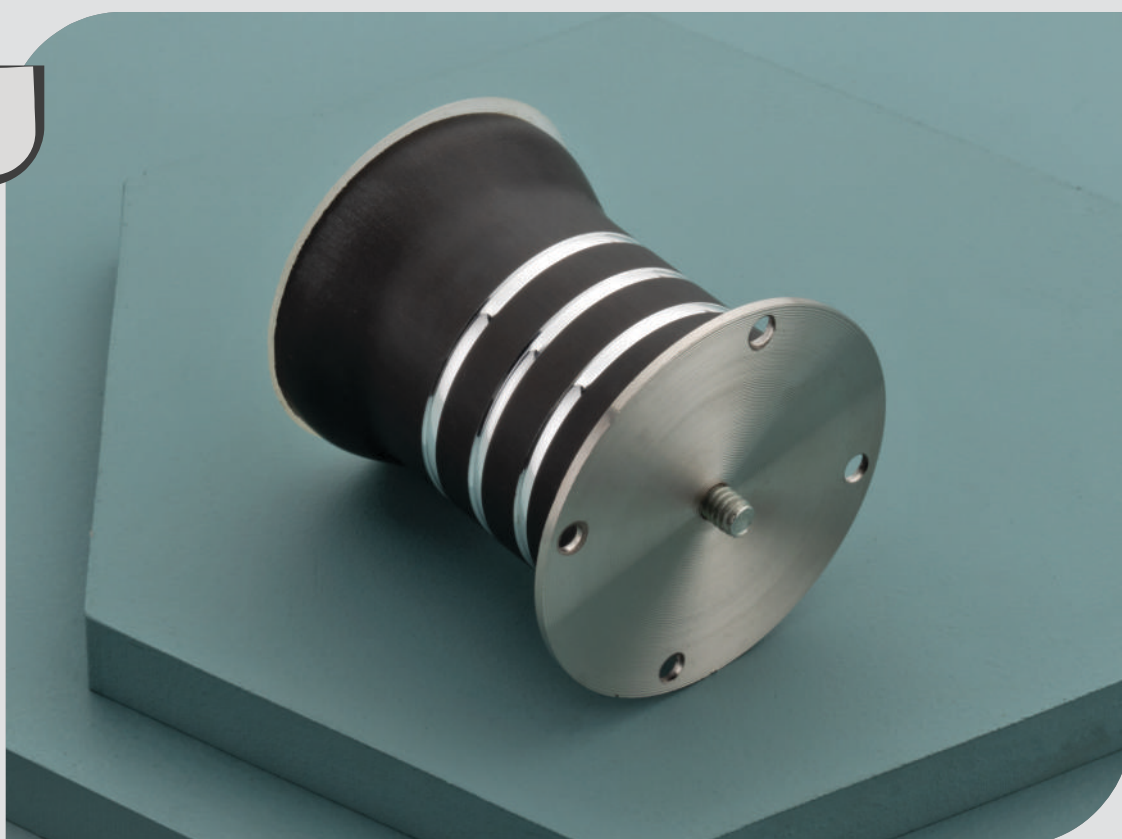

Size - Inch

| 3" 24 Pcs |
| 4" 18 Pcs |
| 6" 12 Pcs |