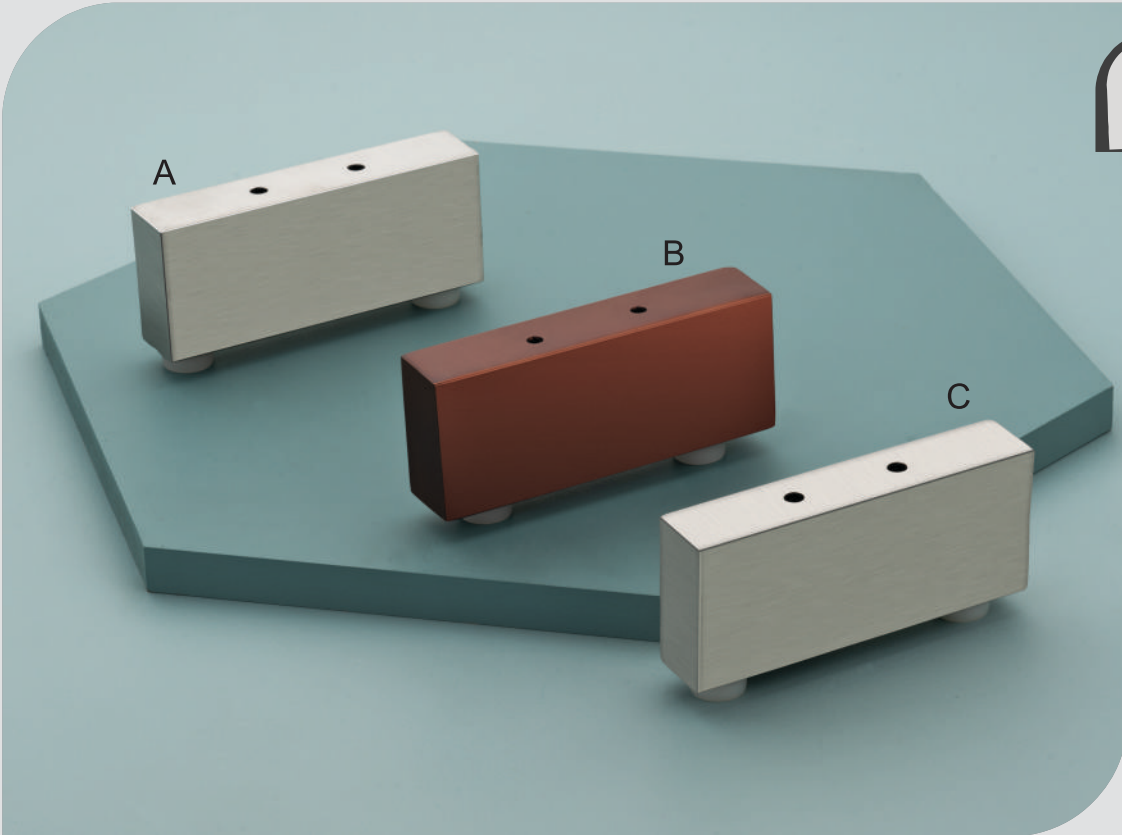

Sofa Legs

1255

S.S.

Finish

- Matt CP
- Rose Gold
- Black

Size - Inch

| 1"x 2" 30 Pcs |

1256

S.S.

Finish

- Matt CP
- Rose Gold
- Black Matt

Size - Inch

| 1"x 3" 10 Pcs |