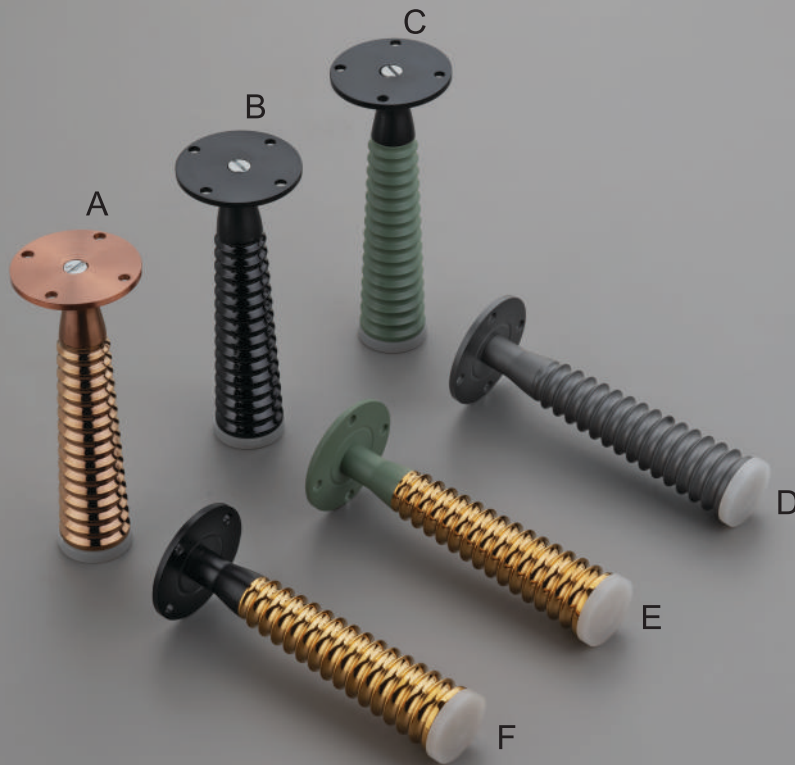

1508

Finish

- Rosegold Pvd
- Z Black Pvd
- Black Matt
- Green - Black
- Gold Pvd
- Black Matt
- Gold Pvd - Green
- Grey

Size - Inch

- | 4" 16 Pcs |
- | 6" 16 Pcs |

1509

Finish

- Gold Pvd Green
- Rosegold Pvd
- Z Black
- Gold Pvd Z Black
- Z Black Pvd
- Black Matt
- Gold Pvd Antique
- Rosegold Pvd
- Z Black Pvd Grey
- Z Black Green

Size - Inch

- | 4" 16 Pcs |
- | 6" 16 Pcs |